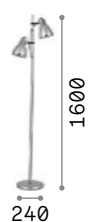

015286 003528

Newton

Chrome metal frame and diffuser. Available with satin nickel or matt black varnish finish. Adjustable arm. Adjustable diffuser with white enamel coating inside.

 Lamp with integrated switch.

 IP20

5,270 Kg / 0,0323 m³
E27 max 1x 42W

015286  Nickel
003528  Black

 3000 K
900 lm

123899

P. 438

042794 001197

Elvis

Chrome metal frame. Adjustable colored metal diffuser with chrome details outside, enameled white inside.

 Lamp with integrated switch.

 IP20

3,600 Kg / 0,0277 m³
E27 max 2x 60W

042794  Silver
001197  Black

 3000 K
910 lm

119571

Wally

Powder coated metal frame with black finish, nickel-plated metal details. Adjustable articulated arm structure. Switch integrated in the head of the shade. PVC cable.

 Lamp with integrated switch.