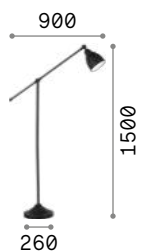

015286 003528

Newton

Chrome metal frame and diffuser. Available with satin nickel or matt black varnish finish. Adjustable arm. Adjustable diffuser with white enamel coating inside.

 Lamp with integrated switch.

 IP20

5,270 Kg / 0,0323 m³
E27 max 1x 42W

015286  Nickel
003528  Black

 3000 K
900 lm

123899

P. 438

042794 001197

Elvis

Chrome metal frame. Adjustable colored metal diffuser with chrome details outside, enameled white inside.

 Lamp with integrated switch.

 IP20

3,600 Kg / 0,0277 m³
E27 max 2x 60W

042794  Silver
001197  Black

 3000 K
910 lm

119571

Wally

Powder coated metal frame with black finish, nickel-plated metal details. Adjustable articulated arm structure. Switch integrated in the head of the shade. PVC cable.

 Lamp with integrated switch.