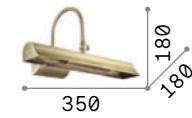

# Bow

Metal frame available with antique brass, chrome or satin brass finish. Reclining LED diffuser. Switch button on the base.

**LED** LED source 3000 K, 20.000 h life.

**ON OFF** Lamp with integrated switch.

# Retrò

Totally metal base, arm and diffuser with brass finish. Adjustable diffuser.

IP20  
0,790 Kg / 0,0152 m³  
E14 max 2 x 28W

144917 Ant. Brass

3000 K  
470 lm  
101224

# Mirror-10

Metal frame with antique brass, chrome or satin nickel finish. Adjustable diffuser.

**LED** Bulbs LED G9 4W 3000 K included. Cod. 209043

IP20  
1,090 Kg / 0,0181 m³  
G9 max 4 x 40W

017303 Chrome  
017297 Nickel  
017310 Ant. Brass