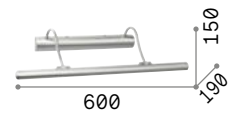

# Bow

Metal frame available with antique brass, chrome or satin brass finish. Reclining LED diffuser. Switch button on the base.

**LED** LED source 3000 K, 20.000 h life.

**ON OFF** Lamp with integrated switch.

# Retrò

Totally metal base, arm and diffuser with brass finish. Adjustable diffuser.

IP20  
0,790 Kg / 0,0152 m³  
E14 max 2 x 28W

144917 Ant. Brass

3000 K  
470 lm  
101224

# Mirror-10

Metal frame with antique brass, chrome or satin nickel finish. Adjustable diffuser.

**LED** Bulbs LED G9 4W 3000 K included. Cod. 209043

IP20  
1,090 Kg / 0,0181 m³  
G9 max 4 x 40W

017303 Chrome  
017297 Nickel  
017310 Ant. Brass