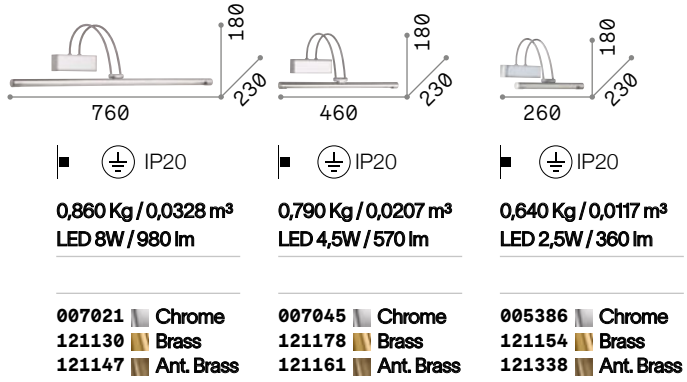

# Bow

Metal frame available with antique brass, chrome or satin brass finish. Reclining LED diffuser. Switch button on the base.

**LED** LED source 3000 K, 20.000 h life.

**ON OFF** Lamp with integrated switch.

# Retrò

Totally metal base, arm and diffuser with brass finish. Adjustable diffuser.

IP20  
0,790 Kg / 0,0152 m³  
E14 max 2 x 28W

144917 Ant. Brass

3000 K  
470 lm  
101224

# Mirror-10

Metal frame with antique brass, chrome or satin nickel finish. Adjustable diffuser.

**LED** Bulbs LED G9 4W 3000 K included. Cod. 209043

IP20  
1,090 Kg / 0,0181 m³  
G9 max 4 x 40W

017303 Chrome  
017297 Nickel  
017310 Ant. Brass

# Mirror-20

Metal frame with antique brass, chrome or brass finish. Freely adjustable diffuser.

**LED** Bulbs LED G9 4W 3000 K included. Cod. 209043

IP20  
0,550 Kg / 0,0077 m³  
G9 max 2 x 40W

017334 Chrome  
031507 Brass  
017327 Ant. Brass