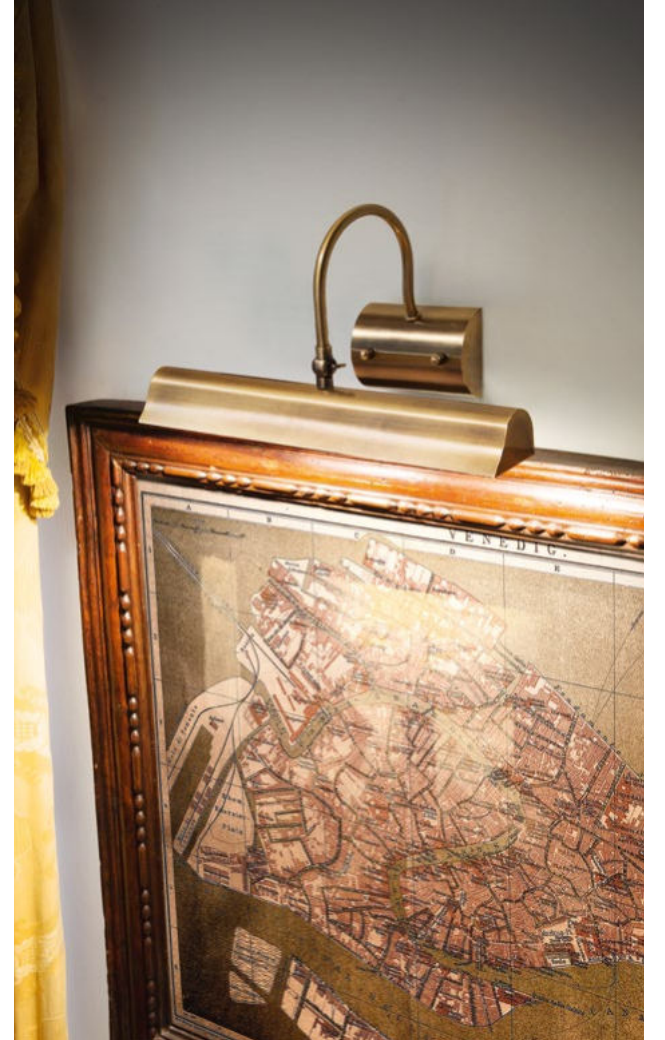

# Bow

Metal frame available with antique brass, chrome or satin brass finish. Reclining LED diffuser. Switch button on the base.

**LED** LED source 3000 K, 20.000 h life.

**ON OFF** Lamp with integrated switch.

# Retrò

Totally metal base, arm and diffuser with brass finish. Adjustable diffuser.

IP20  
0,790 Kg / 0,0152 m³  
E14 max 2 x 28W

144917 Ant. Brass

3000 K  
470 lm  
101224

# Mirror-10

Metal frame with antique brass, chrome or satin nickel finish. Adjustable diffuser.

**LED** Bulbs LED G9 4W 3000 K included. Cod. 209043

IP20  
1,090 Kg / 0,0181 m³  
G9 max 4 x 40W

017303 Chrome  
017297 Nickel  
017310 Ant. Brass