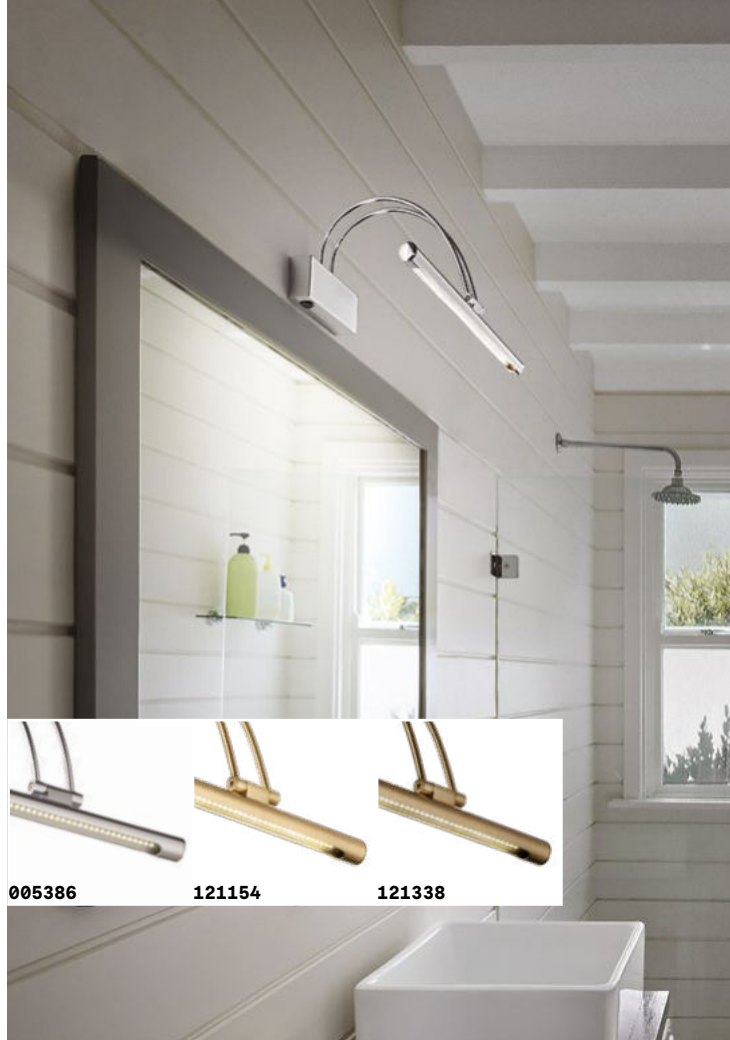

# Bow

Metal frame available with antique brass, chrome or satin brass finish. Reclining LED diffuser. Switch button on the base.

**LED** LED source 3000 K, 20.000 h life.

**ON OFF** Lamp with integrated switch.

# Retrò

Totally metal base, arm and diffuser with brass finish. Adjustable diffuser.

IP20  
0,790 Kg / 0,0152 m³  
E14 max 2 x 28W

144917 Ant. Brass

3000 K  
470 lm  
101224

# Mirror-10

Metal frame with antique brass, chrome or satin nickel finish. Adjustable diffuser.

**LED** Bulbs LED G9 4W 3000 K included. Cod. 209043

IP20  
1,090 Kg / 0,0181 m³  
G9 max 4 x 40W

017303 Chrome  
017297 Nickel  
017310 Ant. Brass