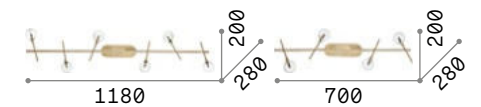

Maracas

Total metal frame with stain brass finish. Adjustable transparent blown glass diffusers.

LED Bulbs LED G4 2W 3000 K included.
Cod. **222257**

P. 436

IP20

1,280 Kg / 0,0242 m³
G4 max 6 x 2W

200361 Brass

3000 K
200 lm
222257