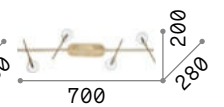

IP20

0,960 Kg / 0,0142 m³
G4 max 4 x 2W

200354 Brass

3000 K
200 lm
222257