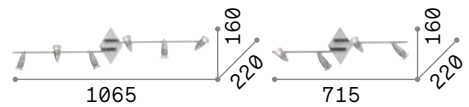

# Alfa

Metal structure with satin white or satin nickel. Reflecting body is adjustable by rotation of the stem and inclination of the turning point.

**LED** Bulbs LED GU10 7W 3000 K included.  
Cod. **123943**

IP20

1,140 Kg / 0,0196 m<sup>3</sup>  
GU10 max 6 x 50W

122748 White  
006338 Nickel

3000 K  
540 lm

123943

IP20

1,070 Kg / 0,0158 m<sup>3</sup>  
GU10 max 4 x 50W

122731 White  
006321 Nickel

# Slem

Metal structure with white, chrome or satin nickel. Adjustable body: rotational and axially movable stem valve.

**LED** Bulbs LED GU10 7W 3000 K included.  
Cod. **123943**

IP20

1,070 Kg / 0,0152 m<sup>3</sup>  
GU10 max 4 x 50W