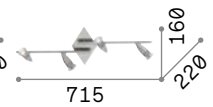

# Alfa

Metal structure with satin white or satin nickel. Reflecting body is adjustable by rotation of the stem and inclination of the turning point.

**LED** Bulbs LED GU10 7W 3000 K included.  
Cod. **123943**

IP20

1,140 Kg / 0,0196 m<sup>3</sup>  
GU10 max 6 x 50W

122748 White  
006338 Nickel

3000 K  
540 lm

123943

IP20

1,070 Kg / 0,0158 m<sup>3</sup>  
GU10 max 4 x 50W

122731 White  
006321 Nickel

# Slem

Metal structure with white, chrome or satin nickel. Adjustable body: rotational and axially movable stem valve.

**LED** Bulbs LED GU10 7W 3000 K included.  
Cod. **123943**

IP20

1,070 Kg / 0,0152 m<sup>3</sup>  
GU10 max 4 x 50W