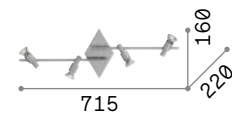

# Alfa

Metal structure with satin white or satin nickel. Reflecting body is adjustable by rotation of the stem and inclination of the turning point.

**LED** Bulbs LED GU10 7W 3000 K included.  
Cod. **123943**

IP20

1,140 Kg / 0,0196 m<sup>3</sup>  
GU10 max 6 x 50W

122748 White  
006338 Nickel

3000 K  
540 lm

123943

IP20

1,070 Kg / 0,0158 m<sup>3</sup>  
GU10 max 4 x 50W

122731 White  
006321 Nickel

# Slem

Metal structure with white, chrome or satin nickel. Adjustable body: rotational and axially movable stem valve.

**LED** Bulbs LED GU10 7W 3000 K included.  
Cod. **123943**

IP20

1,070 Kg / 0,0152 m<sup>3</sup>  
GU10 max 4 x 50W