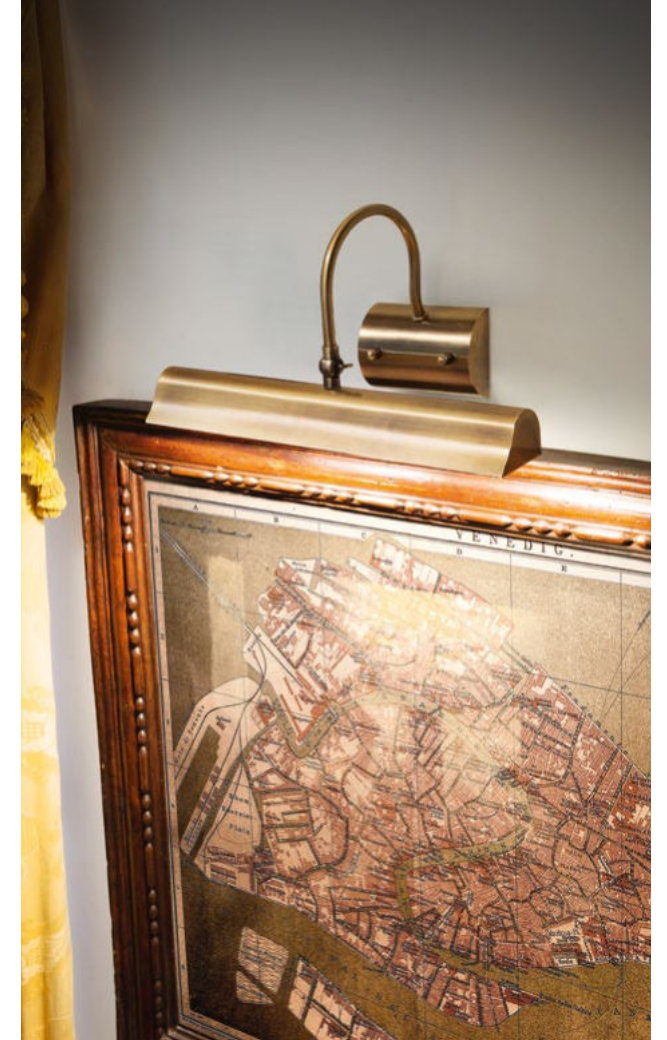

# Bow

Metal frame available with antique brass, chrome or satin brass finish. Reclining LED diffuser. Switch button on the base.

**LED** LED source 3000 K, 20.000 h life.

**ON OFF** Lamp with integrated switch.

# Mirror-10

Metal frame with antique brass, chrome or satin nickel finish. Adjustable diffuser.

**LED** Bulbs LED G9 4W 3000 K included. Cod. 209043

# Retrò

Totally metal base, arm and diffuser with brass finish. Adjustable diffuser.

# Mirror-20

Metal frame with antique brass, chrome or brass finish. Freely adjustable diffuser.

**LED** Bulbs LED G9 4W 3000 K included. Cod. 209043