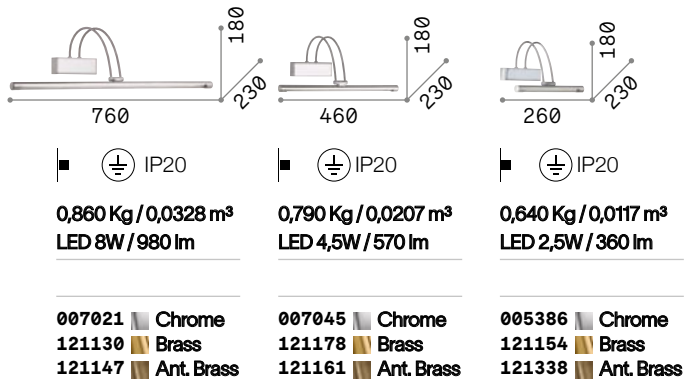

# Bow

Metal frame available with antique brass, chrome or satin brass finish. Reclining LED diffuser. Switch button on the base.

**LED** LED source 3000 K, 20.000 h life.

**ON OFF** Lamp with integrated switch.

# Mirror-10

Metal frame with antique brass, chrome or satin nickel finish. Adjustable diffuser.

**LED** Bulbs LED G9 4W 3000 K included. Cod. 209043

# Mirror-20

Metal frame with antique brass, chrome or brass finish. Freely adjustable diffuser.

**LED** Bulbs LED G9 4W 3000 K included. Cod. 209043