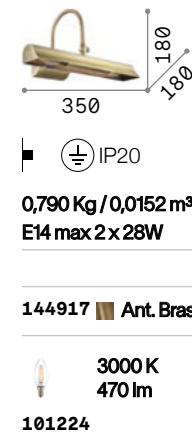

# Bow

Metal frame available with antique brass, chrome or satin brass finish. Reclining LED diffuser. Switch button on the base.

**LED** LED source 3000 K, 20.000 h life.

**ON OFF** Lamp with integrated switch.

# Mirror-10

Metal frame with antique brass, chrome or satin nickel finish. Adjustable diffuser.

**LED** Bulbs LED G9 4W 3000 K included. Cod. 209043

# Mirror-20

Metal frame with antique brass, chrome or brass finish. Freely adjustable diffuser.

**LED** Bulbs LED G9 4W 3000 K included. Cod. 209043