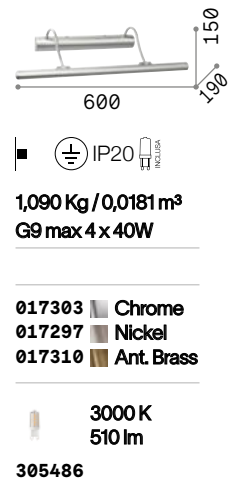

# Bow

Metal frame available with antique brass, chrome or satin brass finish. Reclining LED diffuser. Switch button on the base.

**LED** LED source 3000 K, 20.000 h life.

**ON OFF** Lamp with integrated switch.

# Mirror-10

Metal frame with antique brass, chrome or satin nickel finish. Adjustable diffuser.

**LED** Bulbs LED G9 4W 3000 K included. Cod. 209043

# Mirror-20

Metal frame with antique brass, chrome or brass finish. Freely adjustable diffuser.

**LED** Bulbs LED G9 4W 3000 K included. Cod. 209043