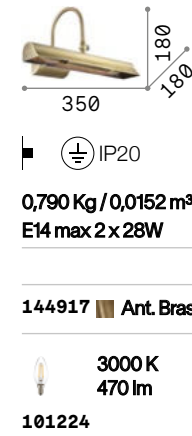

Bow

Metal frame available with antique brass, chrome or satin brass finish. Reclining LED diffuser. Switch button on the base.

LED LED source 3000 K, 20.000 h life.

ON OFF Lamp with integrated switch.

Mirror-10

Metal frame with antique brass, chrome or satin nickel finish. Adjustable diffuser.

LED Bulbs LED G9 4W 3000 K included. Cod. 209043

Retrò

Totally metal base, arm and diffuser with brass finish. Adjustable diffuser.

Mirror-20

Metal frame with antique brass, chrome or brass finish. Freely adjustable diffuser.

LED Bulbs LED G9 4W 3000 K included. Cod. 209043