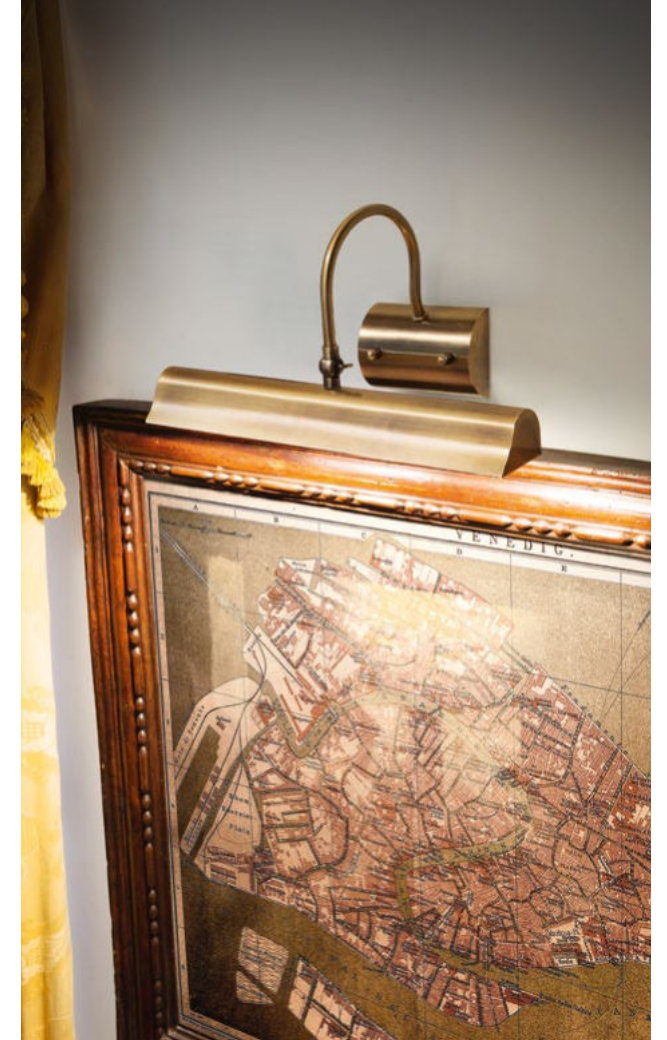

Bow

Metal frame available with antique brass, chrome or satin brass finish. Reclining LED diffuser. Switch button on the base.

LED LED source 3000 K, 20.000 h life.

ON OFF Lamp with integrated switch.

Mirror-10

Metal frame with antique brass, chrome or satin nickel finish. Adjustable diffuser.

LED Bulbs LED G9 4W 3000 K included. Cod. 209043

Retrò

Totally metal base, arm and diffuser with brass finish. Adjustable diffuser.

Mirror-20

Metal frame with antique brass, chrome or brass finish. Freely adjustable diffuser.

LED Bulbs LED G9 4W 3000 K included. Cod. 209043