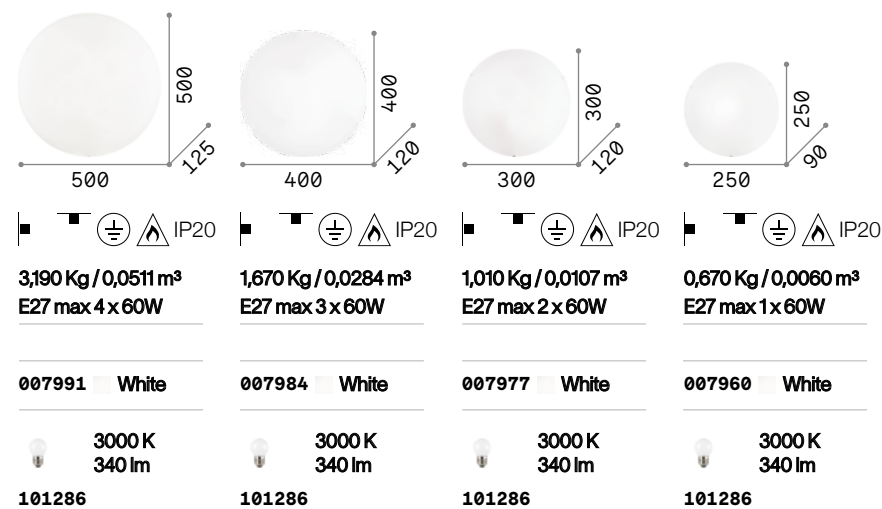

Simply

Transparent frosted glass diffuser. Chrome metal glass holders with cast-on cast-off mechanism.

Lana

Transparent glass diffuser with silkscreen decorations inside and sandblasted outside. Chrome metal glass holders.

P. 151

Shell

Plate-worked glass diffuser with grit decoration inside. Glass holder with metal detail. Available versions: clear glass with chrome detail or amber glass with gold detail.

008622

140193