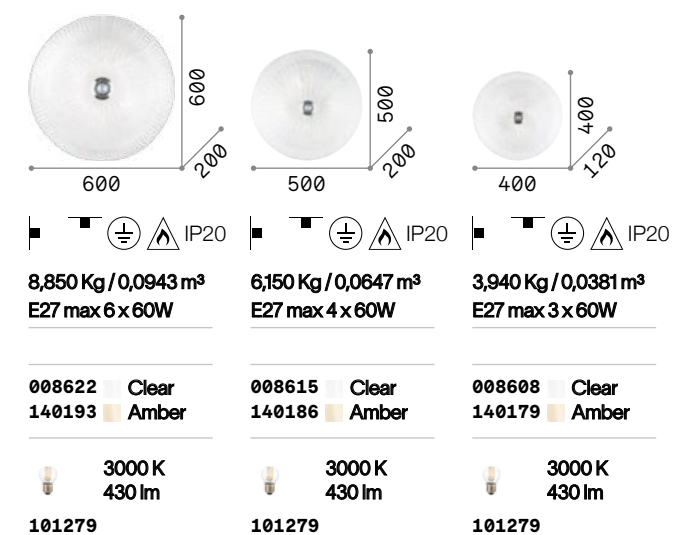

# Shell

Plate-worked glass diffuser with grit decoration inside. Glass holder with metal detail. Available versions: clear glass with chrome detail or amber glass with gold detail.

008622

140193