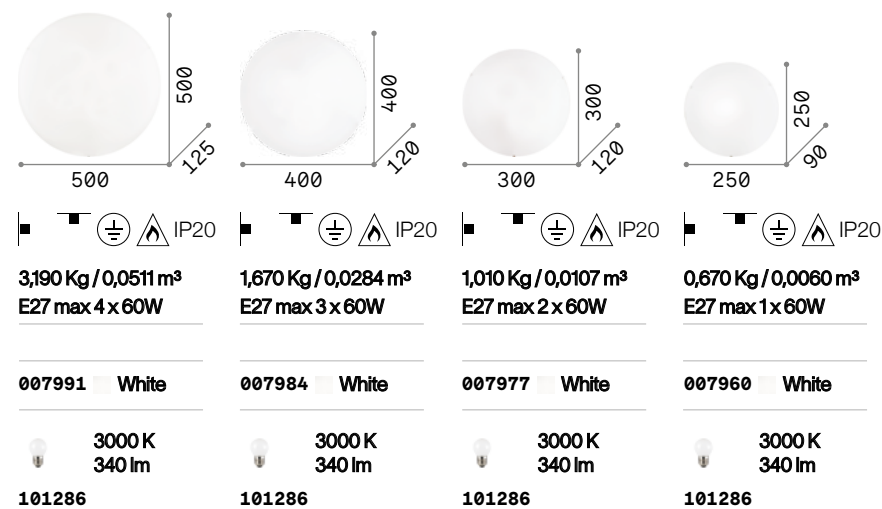

# Simply

Transparent frosted glass diffuser. Chrome metal glass holders with cast-on cast-off mechanism.

# Shell

Plate-worked glass diffuser with grit decoration inside. Glass holder with metal detail. Available versions: clear glass with chrome detail or amber glass with gold detail.

008622

140193