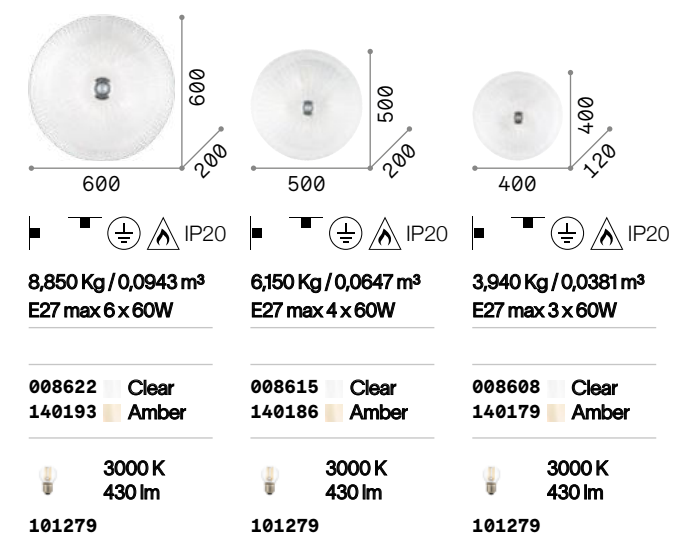

Simply

Transparent frosted glass diffuser. Chrome metal glass holders with cast-on cast-off mechanism.

Lana

Transparent glass diffuser with silkscreen decorations inside and sandblasted outside. Chrome metal glass holders.

P. 151

Shell

Plate-worked glass diffuser with grit decoration inside. Glass holder with metal detail. Available versions: clear glass with chrome detail or amber glass with gold detail.

008622

140193