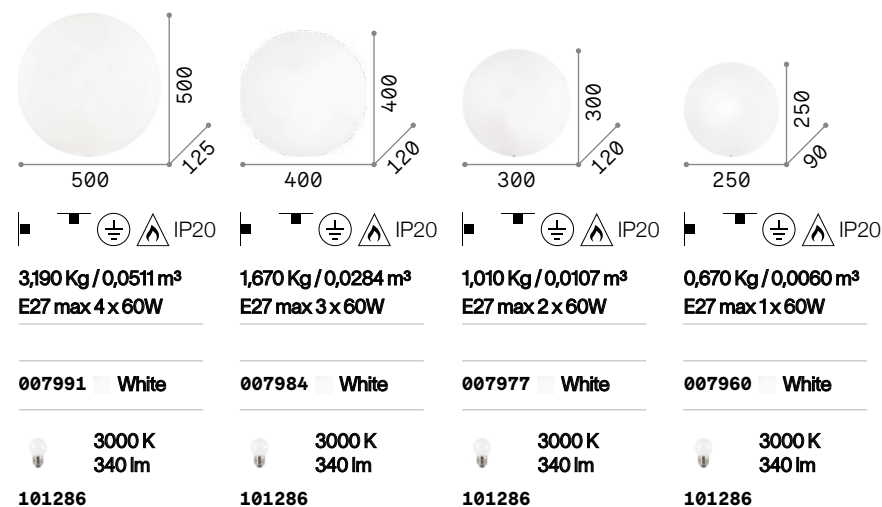

Simply

Transparent frosted glass diffuser. Chrome metal glass holders with cast-on cast-off mechanism.

Lana

Transparent glass diffuser with silkscreen decorations inside and sandblasted outside. Chrome metal glass holders.

P. 151

Shell

Plate-worked glass diffuser with grit decoration inside. Glass holder with metal detail. Available versions: clear glass with chrome detail or amber glass with gold detail.

008622

140193