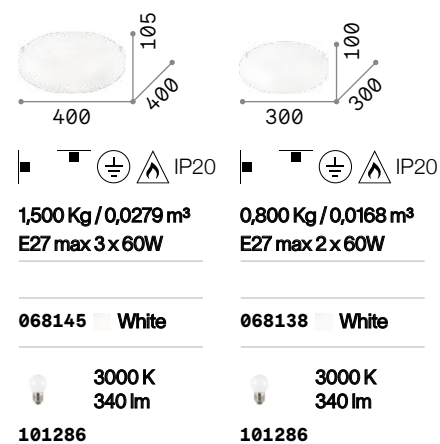

Simply

Transparent frosted glass diffuser. Chrome metal glass holders with cast-on cast-off mechanism.

Lana

Transparent glass diffuser with silkscreen decorations inside and sandblasted outside. Chrome metal glass holders.

P. 151

Shell

Plate-worked glass diffuser with grit decoration inside. Glass holder with metal detail. Available versions: clear glass with chrome detail or amber glass with gold detail.

008622

140193