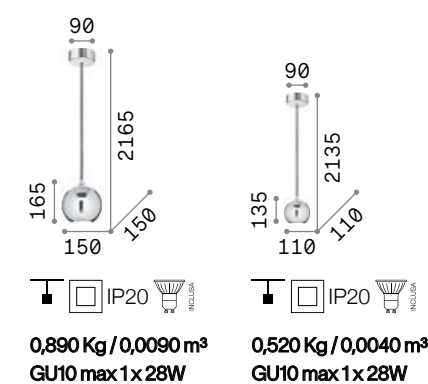

Minimal

Metal frame with colored varnish finish. Power cable with fabric coating. SP1 version supplied with two-meters long cable.

LED Bulbs LED E27 8W Globo D125 trasparente 3000 K included. Cod. **101347**

IP20 **0,900 Kg / 0,0171 m³**
E27 max 2 x 60W

IP20 **0,470 Kg / 0,0099 m³**
E27 max 1 x 70W

112718 White
112671 Black

009360 White
009407 Black

3000 K
1020 lm
101347

3000 K
1020 lm
101347

Mr Jack

Metal frame and spherical diffuser with white, chrome or black finish. Electrical cable covered with fabric.

LED Bulbs LED GU10 7W 3000 K included. Cod. **123943**

IP20 **0,890 Kg / 0,0090 m³**
GU10 max 1 x 28W

IP20 **0,520 Kg / 0,0040 m³**
GU10 max 1 x 28W

231273 White
116464 Chrome
231297 Black

231228 White
116457 Chrome
231259 Black