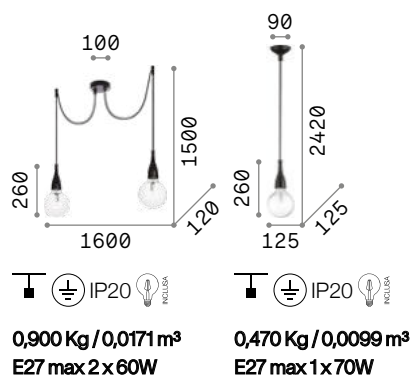

Minimal

Metal frame with colored varnish finish. Power cable with fabric coating. SP1 version supplied with two-meters long cable.

LED Bulbs LED E27 8W Globo D125 trasparente 3000 K included. Cod. **101347**

112718	White	009360	White
112671	Black	009407	Black
	3000 K		3000 K
	1020 lm		1020 lm
101347		101347	

Mr Jack

Metal frame and spherical diffuser with white, chrome or black finish. Electrical cable covered with fabric.