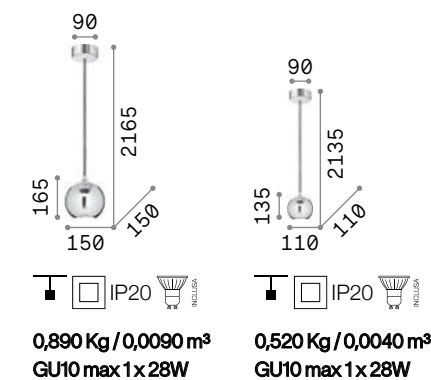

231273	White	231228	White
116464	Chrome	116457	Chrome
231297	Black	231259	Black
	3000 K		3000 K
	540 lm		540 lm
123943		123943