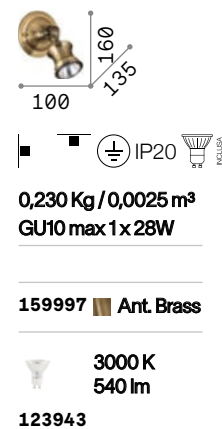

Oby

Matt white varnished metal frame with chromed junctions. Adjustable body with white plastic diffuser.

LED LED source 3000 K, 20.000 h life.

P. 325

Alfa

Metal structure with antique brass, satin white or satin nickel finish. Reflecting body is adjustable by rotation of the stem and inclination of the turning point.

LED Bulbs LED GU10 7W 3000 K included.
Cod. 123943

P. 330

Barber

Total metal base, junction and bulb socket cover. Adjustable body. Available version antique brass.

LED Bulbs LED GU10 7W 3000 K included.
Cod. 123943

426

Slem

Metal structure with white, chrome or satin nickel. Adjustable body: rotational and axially movable stem valve.

LED Bulbs LLED GU10 7W 3000 K included.
Cod. 123943

P. 330

427