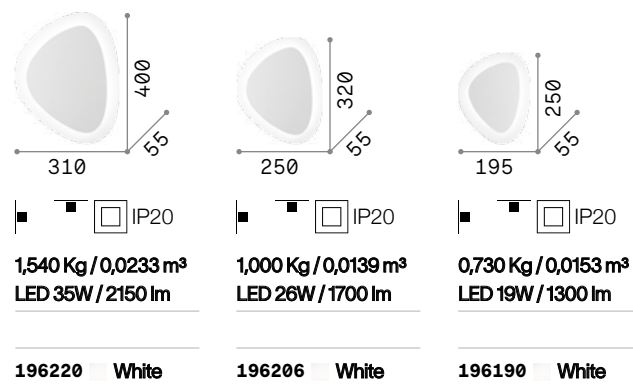

Gingle

Powder coated metal base and body. Integrated LED light source with mirrored light emission.

LED LED source 3000 K, 30.000 h life.

Geko

White enameled metal frame. Transparent silkscreened or white glass diffuser. Chrome metal central glass screw.