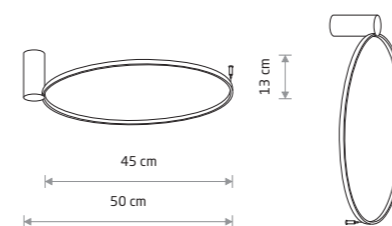

CIRCOLO LED S  
10928CIRCOLO LED M  
10815

CIRCOLO LED S

painted aluminum, plastic PC

■ 10928 3000K ■ 10930 4000K

CIRCOLO LED M

painted aluminum, plastic PC

■ 10815 3000K ■ 10865 4000K

CIRCOLO LED XS  
10858

CIRCOLO LED XS

painted aluminum, plastic PMMA

■ 10808 3000K ■ 10858 4000K

Item No.	Power	Colour temp.	Luminous flux	Beam angle	Colour Rendering Index (CRI)	Input	Safety type	Power factor	Ingress protection	Lifetime
10808	9W LED	3000K	190 lm	70°	>90	~220-230 V, 50/60 Hz	⊕	>0.5	IP20	30000h
10858	9W LED	4000K	200 lm	70°	>90	~220-230 V, 50/60 Hz	⊕	>0.5	IP20	30000h
10928	18W LED	3000K	560 lm	70°	>90	~220-230 V, 50/60 Hz	⊕	>0.5	IP20	30000h
10930	18W LED	4000K	600 lm	70°	>90	~220-230 V, 50/60 Hz	⊕	>0.5	IP20	30000h
10815	21W LED	3000K	660 lm	70°	>90	~220-230 V, 50/60 Hz	⊕	>0.5	IP20	30000h
10865	21W LED	4000K	700 lm	70°	>90	~220-230 V, 50/60 Hz	⊕	>0.5	IP20	30000h