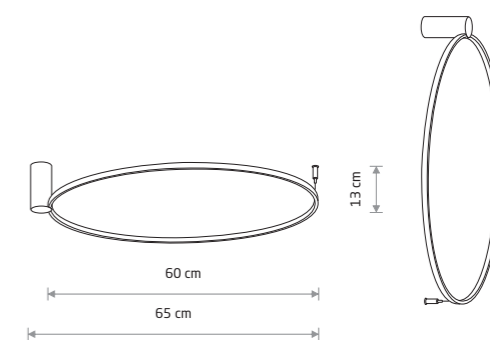

CIRCOLO LED S  
10928CIRCOLO LED M  
10815

CIRCOLO LED S

painted aluminum, plastic PC

■ 10928 3000K ■ 10930 4000K

CIRCOLO LED M

painted aluminum, plastic PC

■ 10815 3000K ■ 10865 4000K

CIRCOLO LED XS  
10858

CIRCOLO LED XS

painted aluminum, plastic PMMA

■ 10808 3000K ■ 10858 4000K

Item No.	Power	Colour temp.	Luminous flux	Beam angle	Colour Rendering Index (CRI)	Input	Safety type	Power factor	Ingress protection	Lifetime
10808	9W LED	3000K	190 lm	70°	>90	~220-230 V, 50/60 Hz	⊕	>0.5	IP20	30000h
10858	9W LED	4000K	200 lm	70°	>90	~220-230 V, 50/60 Hz	⊕	>0.5	IP20	30000h
10928	18W LED	3000K	560 lm	70°	>90	~220-230 V, 50/60 Hz	⊕	>0.5	IP20	30000h
10930	18W LED	4000K	600 lm	70°	>90	~220-230 V, 50/60 Hz	⊕	>0.5	IP20	30000h
10815	21W LED	3000K	660 lm	70°	>90	~220-230 V, 50/60 Hz	⊕	>0.5	IP20	30000h
10865	21W LED	4000K	700 lm	70°	>90	~220-230 V, 50/60 Hz	⊕	>0.5	IP20	30000h