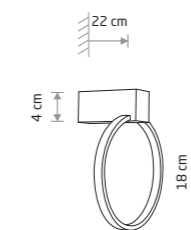

CIRCOLO LED S  
10928CIRCOLO LED M  
10815

CIRCOLO LED S

painted aluminum, plastic PC

■ 10928 3000K ■ 10930 4000K

CIRCOLO LED M

painted aluminum, plastic PC

■ 10815 3000K ■ 10865 4000K

CIRCOLO LED XS  
10858

CIRCOLO LED XS

painted aluminum, plastic PMMA

■ 10808 3000K ■ 10858 4000K

Item No.	Power	Colour temp.	Luminous flux	Beam angle	Colour Rendering Index (CRI)	Input	Safety type	Power factor	Ingress protection	Lifetime
10808	9W LED	3000K	190 lm	70°	>90	~220-230 V, 50/60 Hz	⊕	>0.5	IP20	30000h
10858	9W LED	4000K	200 lm	70°	>90	~220-230 V, 50/60 Hz	⊕	>0.5	IP20	30000h
10928	18W LED	3000K	560 lm	70°	>90	~220-230 V, 50/60 Hz	⊕	>0.5	IP20	30000h
10930	18W LED	4000K	600 lm	70°	>90	~220-230 V, 50/60 Hz	⊕	>0.5	IP20	30000h
10815	21W LED	3000K	660 lm	70°	>90	~220-230 V, 50/60 Hz	⊕	>0.5	IP20	30000h
10865	21W LED	4000K	700 lm	70°	>90	~220-230 V, 50/60 Hz	⊕	>0.5	IP20	30000h