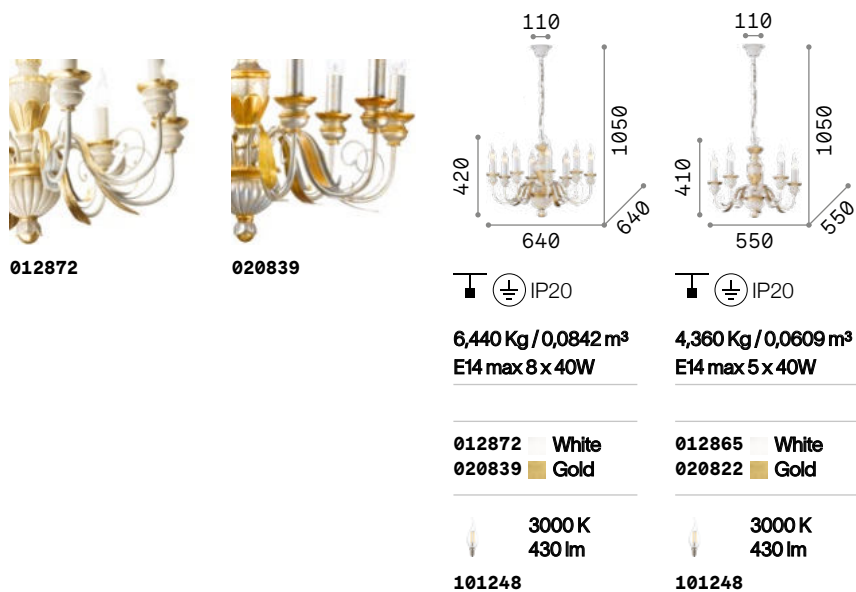

Firenze

Resin body with hand modelled metal arms. Hand decorated with gold-leaf and antiqued effect.

Justine

Metal ceiling rose and frame with casted arms. White matt varnish finish. Velvet chain cover.