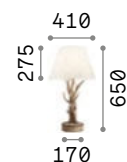

Chalet

Metal frame and bearing structure. Handcrafted and hand painted resin decorative elements. An accurate reproduction of horns and carved wood.

 Lamp with integrated switch.

 IP20

3,500 Kg / 0,1650 m³
E27 max 1 x 60W

128207  Beige

 3000 K
910 lm
119571

 
P. 240 P. 460

Firenze

Resin body with hand modelled metal arms. Hand decorated with gold-leaf and antiqued effect.

 Lamp with integrated switch.

012889

020853

 IP20

1,220 Kg / 0,0216 m³
E14 max 1 x 40W

012889  White
020853  Gold

 3000 K
480 lm
101200

  
P. 236 P. 460 P. 567