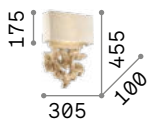

Firenze

Resin body with hand modelled metal arms. Hand decorated with gold-leaf and antiqued effect.

■ IP20

2,050 Kg / 0,0405 m³
E14 max 2x40W

012902 White
020846 Gold

3000 K
430 lm

101248

012902

020846

Chalet

Metal frame and bearing structure. Handcrafted and hand painted resin decorative elements. An accurate reproduction of horns and carved wood.

■ IP20

1,770 Kg / 0,0759 m³
E14 max 2x40W

115511 Beige

3000 K
470 lm

101224

460

Peter

Handcrafted resin body; a faithful copy of carved wood. PVC foil shade covered with canvas.

■ IP20

4,160 Kg / 0,0371 m³
E14 max 2x40W

075211 Canvas