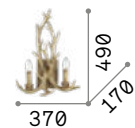

Firenze

Resin body with hand modelled metal arms. Hand decorated with gold-leaf and antiqued effect.

■ IP20

2,050 Kg / 0,0405 m³
E14 max 2x40W

012902 White
020846 Gold

3000 K
430 lm

101248

012902

020846

Chalet

Metal frame and bearing structure. Handcrafted and hand painted resin decorative elements. An accurate reproduction of horns and carved wood.

■ IP20

1,770 Kg / 0,0759 m³
E14 max 2x40W

115511 Beige