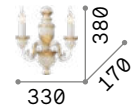

Firenze

Resin body with hand modelled metal arms. Hand decorated with gold-leaf and antiqued effect.

■ IP20

2,050 Kg / 0,0405 m³
E14 max 2x40W

012902 White
020846 Gold

3000 K
430 lm

101248

012902

020846

Chalet

Metal frame and bearing structure. Handcrafted and hand painted resin decorative elements. An accurate reproduction of horns and carved wood.

■ IP20

1,770 Kg / 0,0759 m³
E14 max 2x40W

115511 Beige