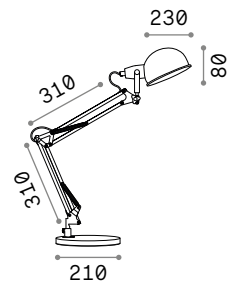

 Lamp with integrated switch.

 IP20

2,400 Kg / 0,0109 m³
E14 max 1x25W

313351  Nickel new
313344  Black new
313368  Ant. Brass new

 3000 K
480 lm

101200

145198 145204 145211

Truman

 Lamp with integrated switch.

 IP20

2,380 Kg / 0,0283 m³
E27 max 1x60W

145198  White
145204  Grey
145211  Black

 3000 K
430 lm

101279

Lawyer

Metal frame available with brass, chrome or antique brass finish. Blown overlay glass diffuser.