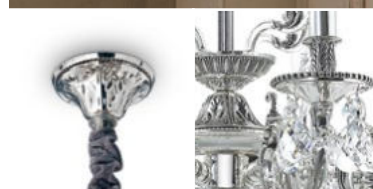

## Impero

Cast metal frame with silver antique-like finish. Cut crystal decorative elements. Velvet chain cover.

IP20	IP20
7,500 Kg / 0,0454 m³ E14 max 8 x 40W	5,000 Kg / 0,0340 m³ E14 max 6 x 40W
014395 Silver	002408 Silver
3000 K 470 lm	3000 K 470 lm
101224	101224

## Strauss

Metal frame and details with gold finish. Blown clear glass arms. Amber crystal decorative elements. Velvet chain cover.

## Gioconda

Casted metal body with gold or antique silver finish. Octagonal and round cut crystal pendants. Velvet chain cover.

IP20	IP20	IP20
18,100 Kg / 0,1360 m³ E14 max 12 x 40W	9,060 Kg / 0,0809 m³ E14 max 8 x 40W	6,340 Kg / 0,0682 m³ E14 max 6 x 40W
164953 Silver 164960 Gold	044934 Silver 060514 Gold	044927 Silver 060507 Gold
3000 K 470 lm	3000 K 470 lm	3000 K 470 lm
101224	101224	101224