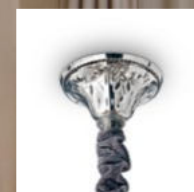

## Impero

Cast metal frame with silver antique-like finish. Cut crystal decorative elements. Velvet chain cover.

IP20	IP20
7,500 Kg / 0,0454 m³ E14 max 8 x 40W	5,000 Kg / 0,0340 m³ E14 max 6 x 40W
014395 Silver	002408 Silver
3000 K 470 lm	3000 K 470 lm
101224	101224

## Strauss

Metal frame and details with gold finish. Blown clear glass arms. Amber crystal decorative elements. Velvet chain cover.

## Gioconda

Casted metal body with gold or antique silver finish. Octagonal and round cut crystal pendants. Velvet chain cover.

IP20	IP20	IP20
18,100 Kg / 0,1360 m³ E14 max 12 x 40W	9,060 Kg / 0,0809 m³ E14 max 8 x 40W	6,340 Kg / 0,0682 m³ E14 max 6 x 40W
164953 Silver 164960 Gold	044934 Silver 060514 Gold	044927 Silver 060507 Gold
3000 K 470 lm	3000 K 470 lm	3000 K 470 lm
101224	101224	101224