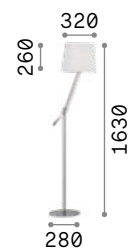

## Regol

Articulated metal frame. Multi-level adjustable diffuser. Available with satin nickel finish and white fabric shade.

 Lamp with integrated switch.

 IP20

5,420 Kg / 0,0702 m<sup>3</sup>  
E27 max 1 x 60W

014609  White

 3000 K  
1020 lm

101347

## London

Metal frame with chrome finish or with matt white or black varnish. PVC foil shade coated with fabric. The chrome model has chrome semi-transparent PVC foil shade.

 Lamp with integrated switch.

110233

032382

110240

 IP20

7,120 Kg / 0,1879 m<sup>3</sup>  
E27 max 1 x 60W

110233  White  
032382  Chrome  
110240  Black

 3000 K  
1020 lm

101347