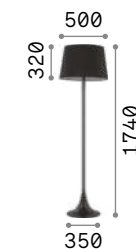

## Regol

Articulated metal frame. Multi-level adjustable diffuser. Available with satin nickel finish and white fabric shade.

 Lamp with integrated switch.

 IP20

5,420 Kg / 0,0702 m<sup>3</sup>  
E27 max 1 x 60W

## London

Metal frame with chrome finish or with matt white or black varnish. PVC foil shade coated with fabric. The chrome model has chrome semi-transparent PVC foil shade.

 Lamp with integrated switch.

110233

032382

110240

 IP20

7,120 Kg / 0,1879 m<sup>3</sup>  
E27 max 1 x 60W

110233  White  
032382  Chrome  
110240  Black

 3000 K  
1020 lm

101347