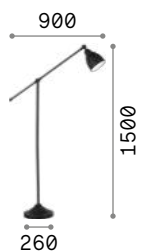

015286 003528

Newton

Chrome metal frame and diffuser. Available with satin nickel or matt black varnish finish. Adjustable arm. Adjustable diffuser with white enamel coating inside.

 Lamp with integrated switch.

 IP20
5,270 Kg / 0,0323 m³
E27 max 1x 42W

015286  Nickel
003528  Black

 3000 K
900 lm
123899

042794 001197

Elvis

Chrome metal frame. Adjustable colored metal diffuser with chrome details outside, enameled white inside.

 Lamp with integrated switch.

 IP20
3,600 Kg / 0,0277 m³
E27 max 2x 60W

042794  Silver
001197  Black

 3000 K
910 lm
119571

Wally

Powder coated metal frame with black finish, nickel-plated metal details. Adjustable articulated arm structure. Switch integrated in the head of the shade. PVC cable.