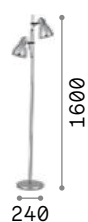

015286 003528

Newton

Chrome metal frame and diffuser. Available with satin nickel or matt black varnish finish. Adjustable arm. Adjustable diffuser with white enamel coating inside.

 Lamp with integrated switch.

 IP20
5,270 Kg / 0,0323 m³
E27 max 1x 42W

015286  Nickel
003528  Black

 3000 K
900 lm
123899

042794 001197

Elvis

Chrome metal frame. Adjustable colored metal diffuser with chrome details outside, enameled white inside.

 Lamp with integrated switch.

 IP20
3,600 Kg / 0,0277 m³
E27 max 2x 60W

042794  Silver
001197  Black

 3000 K
910 lm
119571

Wally

Powder coated metal frame with black finish, nickel-plated metal details. Adjustable articulated arm structure. Switch integrated in the head of the shade. PVC cable.