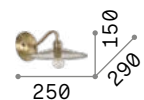

Cantina

Metal frame, diffuser and bulb socket cover, available with antique brass or copper finish. Electrical cable covered with fabric.

IP20

0,520 Kg / 0,0184 m³
E14 max 1x40W

112695 ■ Copper
112626 ■ Ant. Brass

3000 K
480 lm

101200

P. 133

112695

112626

Newton

Chrome metal frame and diffuser. Available with satin nickel, antique brass or matt black varnish finish. Adjustable arm. Adjustable diffuser with white enamel coating inside.

IP20

0,600 Kg / 0,0093 m³
E27 max 1x42W

016399 ■ Nickel
027852 ■ Black
027876 ■ Ant. Brass

3000 K
900 lm

123899

P. 542

016399

027852

027876

Shower

Black matt varnished metal frame. Articulated chrome element. Adjustable diffuser. Power cable coated with fabric with switch and plug included.

Lamp with integrated switch.

IP20

0,760 Kg / 0,0391 m³
E27 max 1x60W