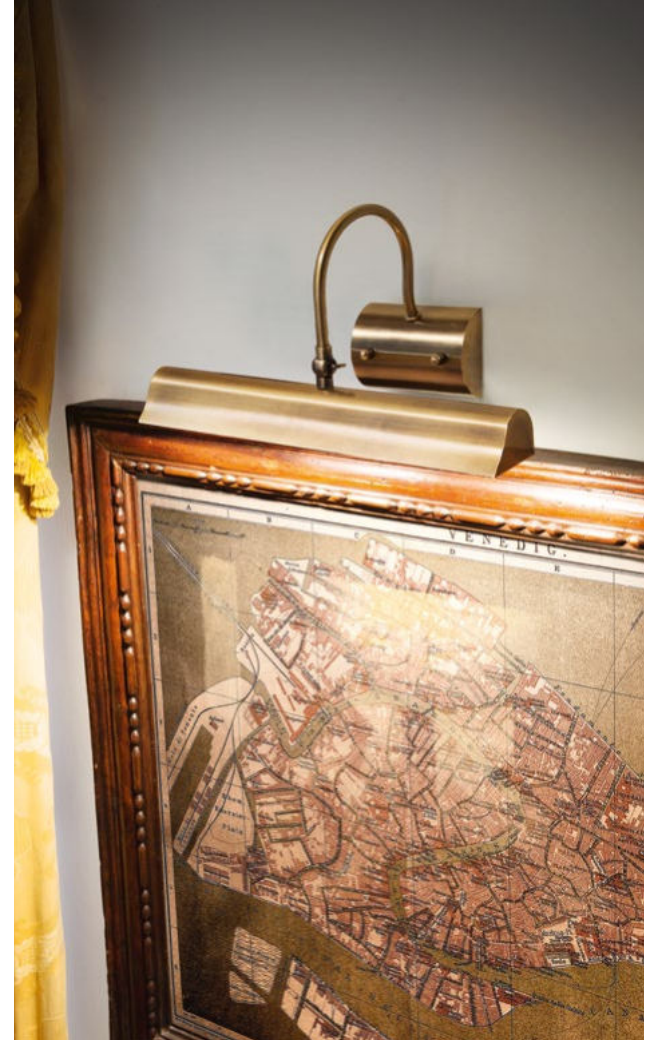

Bow

Metal frame available with antique brass, chrome or satin brass finish. Reclining LED diffuser. Switch button on the base.

LED LED source 3000 K, 20.000 h life.

ON OFF Lamp with integrated switch.

Retrò

Totally metal base, arm and diffuser with brass finish. Adjustable diffuser.

IP20
0,790 Kg / 0,0152 m³
E14 max 2 x 28W

144917 Ant. Brass

3000 K
470 lm
101224

Mirror-10

Metal frame with antique brass, chrome or satin nickel finish. Adjustable diffuser.

LED Bulbs LED G9 4W 3000 K included. Cod. 209043

IP20
1,090 Kg / 0,0181 m³
G9 max 4 x 40W

017303 Chrome
017297 Nickel
017310 Ant. Brass

3000 K
510 lm
305486

Mirror-20

Metal frame with antique brass, chrome or brass finish. Freely adjustable diffuser.