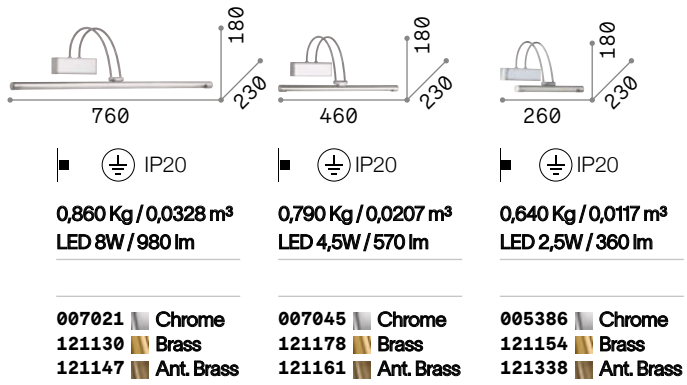

Bow

Metal frame available with antique brass, chrome or satin brass finish. Reclining LED diffuser. Switch button on the base.

LED LED source 3000 K, 20.000 h life.

ON OFF Lamp with integrated switch.

Mirror-10

Metal frame with antique brass, chrome or satin nickel finish. Adjustable diffuser.

LED Bulbs LED G9 4W 3000 K included. Cod. 209043

Retrò

Totally metal base, arm and diffuser with brass finish. Adjustable diffuser.

Mirror-20

Metal frame with antique brass, chrome or brass finish. Freely adjustable diffuser.

LED Bulbs LED G9 4W 3000 K included. Cod. 209043