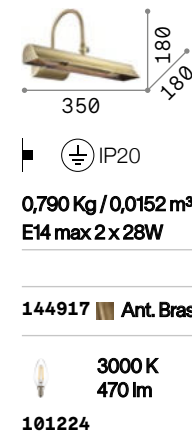

Bow

Metal frame available with antique brass, chrome or satin brass finish. Reclining LED diffuser. Switch button on the base.

LED LED source 3000 K, 20.000 h life.

ON OFF Lamp with integrated switch.

Mirror-10

Metal frame with antique brass, chrome or satin nickel finish. Adjustable diffuser.

LED Bulbs LED G9 4W 3000 K included. Cod. 209043

Retrò

Totally metal base, arm and diffuser with brass finish. Adjustable diffuser.

Mirror-20

Metal frame with antique brass, chrome or brass finish. Freely adjustable diffuser.

LED Bulbs LED G9 4W 3000 K included. Cod. 209043