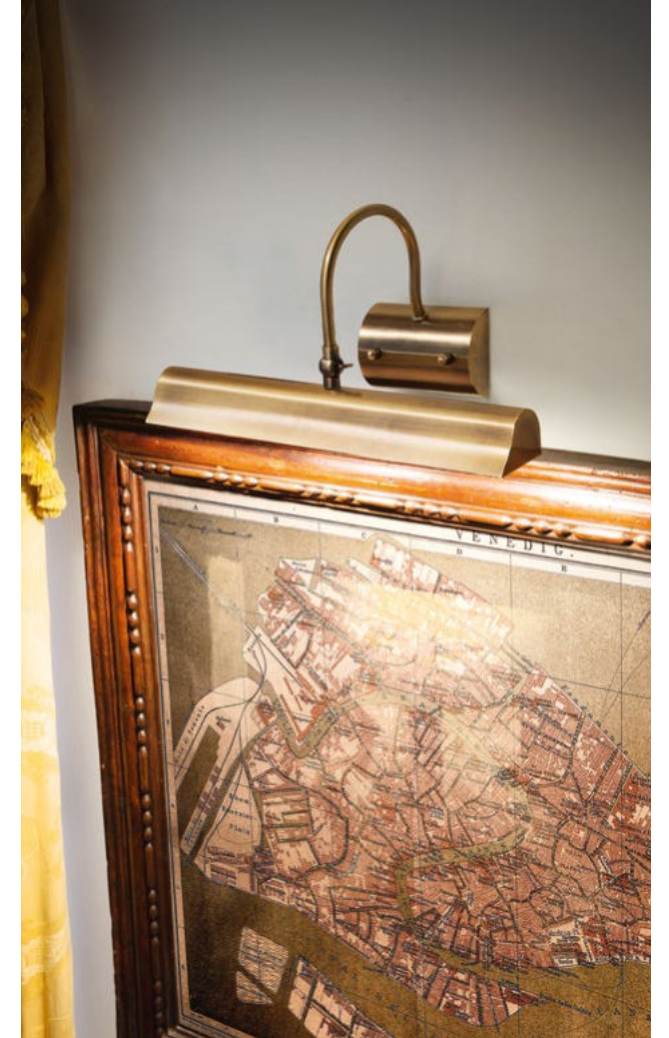

Bow

Metal frame available with antique brass, chrome or satin brass finish. Reclining LED diffuser. Switch button on the base.

LED LED source 3000 K, 20.000 h life.

ON OFF Lamp with integrated switch.

Mirror-10

Metal frame with antique brass, chrome or satin nickel finish. Adjustable diffuser.

LED Bulbs LED G9 4W 3000 K included. Cod. 209043

Retrò

Totally metal base, arm and diffuser with brass finish. Adjustable diffuser.

Mirror-20

Metal frame with antique brass, chrome or brass finish. Freely adjustable diffuser.

LED Bulbs LED G9 4W 3000 K included. Cod. 209043