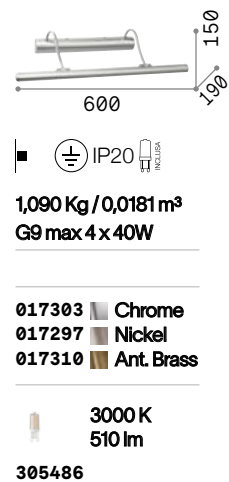

Bow

Metal frame available with antique brass, chrome or satin brass finish. Reclining LED diffuser. Switch button on the base.

LED LED source 3000 K, 20.000 h life.

ON OFF Lamp with integrated switch.

Mirror-10

Metal frame with antique brass, chrome or satin nickel finish. Adjustable diffuser.

LED Bulbs LED G9 4W 3000 K included. Cod. 209043

Retrò

Totally metal base, arm and diffuser with brass finish. Adjustable diffuser.

Mirror-20

Metal frame with antique brass, chrome or brass finish. Freely adjustable diffuser.

LED Bulbs LED G9 4W 3000 K included. Cod. 209043