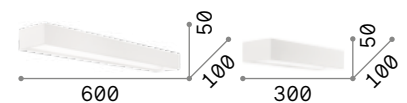

Cube

Heat sink body made of aluminum sheet of 6 mm thickness. Powder coated. Integrated LED.

LED LED source 3000 K, 30.000 h life.

■ IP20	■ IP20
1,390 Kg / 0,0055 m ³ LED 14,5W / 1900 lm	0,800 Kg / 0,0028 m ³ LED 8W / 950 lm
161792 White	161785 White

Balance new

Powder coated aluminum frame. Adjustable diffuser with clear glass, frosted inside. Finishes: white, black.

LED LED source 3000 K, 30.000 h life.

■ IP20	■ IP20	■ IP20
2,200 Kg / 0,0111 m ³ LED 24W / 3100 lm	1,600 Kg / 0,0073 m ³ LED 17W / 2200 lm	1,200 Kg / 0,0056 m ³ LED 12W / 1450 lm
287584 White 321561 Black	<small>new</small> 287577 White <small>new</small> 321554 Black	<small>new</small> 287560 White <small>new</small> 321547 Black

Virtus

Powder coated metal frame. Satin acrylic diffuser. Up, down and frontal diffuse light emission. Color: white.

LED LED source 3000/4000 K, 15.000 h life.

■ IP20
0,980 Kg / 0,0035 m ³ LED 17W / 1800/1900 Lm
267760 White 3000K 255989 White 4000K

Click

Total powder coated aluminum body with white finish. Up-and-down reflector inside.

LED LED source 3000 K, 20.000 h life.

■ IP20	■ IP20
0,600 Kg / 0,0040 m ³ LED 10,5W / 1050 lm	0,400 Kg / 0,0019 m ³ LED 5,5W / 500 lm
017518 White	051444 White