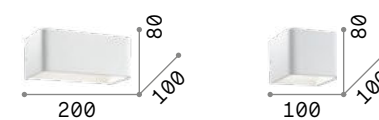

Cube

Heat sink body made of aluminum sheet of 6 mm thickness. Powder coated. Integrated LED.

LED LED source 3000 K, 30.000 h life.

■ IP20	■ IP20
1,390 Kg / 0,0055 m ³ LED 14,5W / 1900 lm	0,800 Kg / 0,0028 m ³ LED 8W / 950 lm
161792 White	161785 White

Balance new

Powder coated aluminum frame. Adjustable diffuser with clear glass, frosted inside. Finishes: white, black.

LED LED source 3000 K, 30.000 h life.

■ IP20	■ IP20	■ IP20
2,200 Kg / 0,0111 m ³ LED 24W / 3100 lm	1,600 Kg / 0,0073 m ³ LED 17W / 2200 lm	1,200 Kg / 0,0056 m ³ LED 12W / 1450 lm
287584 White 321561 Black	<small>new</small> 287577 White <small>new</small> 321554 Black	<small>new</small> 287560 White <small>new</small> 321547 Black

Virtus

Powder coated metal frame. Satin acrylic diffuser. Up, down and frontal diffuse light emission. Color: white.

LED LED source 3000/4000 K, 15.000 h life.

■ IP20
0,980 Kg / 0,0035 m ³ LED 17W / 1800/1900 Lm
267760 White 3000K 255989 White 4000K

Click

Total powder coated aluminum body with white finish. Up-and-down reflector inside.

LED LED source 3000 K, 20.000 h life.

■ IP20	■ IP20
0,600 Kg / 0,0040 m ³ LED 10,5W / 1050 lm	0,400 Kg / 0,0019 m ³ LED 5,5W / 500 lm
017518 White	051444 White