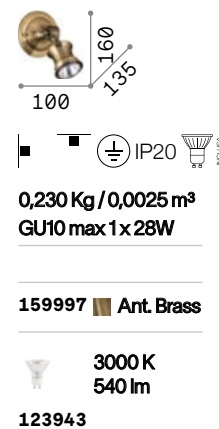

# Oby

Matt white varnished metal frame with chromed junctions. Adjustable body with white plastic diffuser.

**LED** LED source 3000 K, 20.000 h life.

P. 325

# Barber

Total metal base, junction and bulb socket cover. Adjustable body. Available version antique brass.

**LED** Bulbs LED GU10 7W 3000 K included. Cod. 123943

# Alfa

Metal structure with antique brass, satin white or satin nickel finish. Reflecting body is adjustable by rotation of the stem and inclination of the turning point.

**LED** Bulbs LED GU10 7W 3000 K included. Cod. 123943

# Slem

Metal structure with white, chrome or satin nickel. Adjustable body: rotational and axially movable stem valve.

**LED** Bulbs LLED GU10 7W 3000 K included. Cod. 123943

P. 330