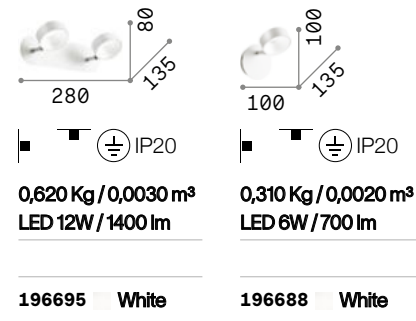

# Oby

Matt white varnished metal frame with chromed junctions. Adjustable body with white plastic diffuser.

**LED** LED source 3000 K, 20.000 h life.

P. 325

# Barber

Total metal base, junction and bulb socket cover. Adjustable body. Available version antique brass.

**LED** Bulbs LED GU10 7W 3000 K included. Cod. 123943

# Alfa

Metal structure with antique brass, satin white or satin nickel finish. Reflecting body is adjustable by rotation of the stem and inclination of the turning point.

**LED** Bulbs LED GU10 7W 3000 K included. Cod. 123943

# Slem

Metal structure with white, chrome or satin nickel. Adjustable body: rotational and axially movable stem valve.

**LED** Bulbs LLED GU10 7W 3000 K included. Cod. 123943

P. 330