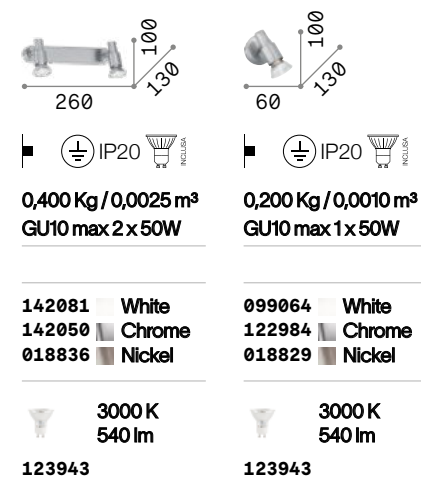

# Barber

Total metal base, junction and bulb socket cover. Adjustable body. Available version antique brass.

**LED** Bulbs LED GU10 7W 3000 K included. Cod. 123943

# Alfa

Metal structure with antique brass, satin white or satin nickel finish. Reflecting body is adjustable by rotation of the stem and inclination of the turning point.

**LED** Bulbs LED GU10 7W 3000 K included. Cod. 123943

# Slem

Metal structure with white, chrome or satin nickel. Adjustable body: rotational and axially movable stem valve.

**LED** Bulbs LLED GU10 7W 3000 K included. Cod. 123943

P. 330