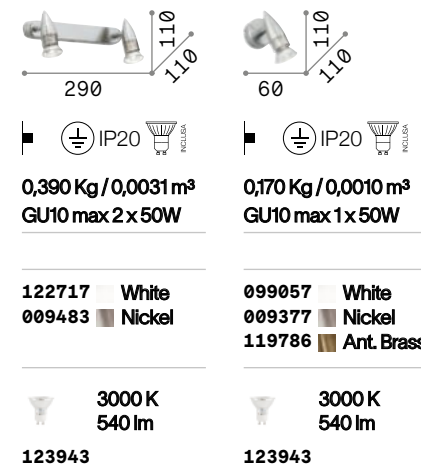

# Oby

Matt white varnished metal frame with chromed junctions. Adjustable body with white plastic diffuser.

**LED** LED source 3000 K, 20.000 h life.

P. 325

# Barber

Total metal base, junction and bulb socket cover. Adjustable body. Available version antique brass.

**LED** Bulbs LED GU10 7W 3000 K included. Cod. 123943

# Alfa

Metal structure with antique brass, satin white or satin nickel finish. Reflecting body is adjustable by rotation of the stem and inclination of the turning point.

**LED** Bulbs LED GU10 7W 3000 K included. Cod. 123943