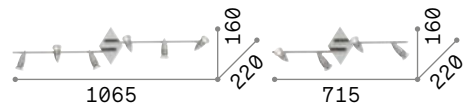

Alfa

Metal structure with satin white or satin nickel. Reflecting body is adjustable by rotation of the stem and inclination of the turning point.

LED Bulbs LED GU10 7W 3000 K included.
Cod. **123943**

IP20

1,140 Kg / 0,0196 m³
GU10 max 6 x 50W

122748 White
006338 Nickel

3000 K
540 lm

123943

1,070 Kg / 0,0158 m³
GU10 max 4 x 50W

122731 White
006321 Nickel

3000 K
540 lm

123943

P. 427

Slem

Metal structure with white, chrome or satin nickel. Adjustable body: rotational and axially movable stem valve.

LED Bulbs LED GU10 7W 3000 K included.
Cod. **123943**

IP20

1,070 Kg / 0,0152 m³
GU10 max 4 x 50W