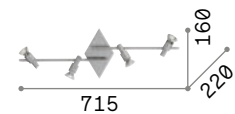

Alfa

Metal structure with satin white or satin nickel. Reflecting body is adjustable by rotation of the stem and inclination of the turning point.

LED Bulbs LED GU10 7W 3000 K included.
Cod. **123943**

IP20

1,140 Kg / 0,0196 m³
GU10 max 6 x 50W

122748 White
006338 Nickel

3000 K
540 lm

123943

1,070 Kg / 0,0158 m³
GU10 max 4 x 50W

122731 White
006321 Nickel

3000 K
540 lm

123943

P. 427

Slem

Metal structure with white, chrome or satin nickel. Adjustable body: rotational and axially movable stem valve.

LED Bulbs LED GU10 7W 3000 K included.
Cod. **123943**

IP20

1,070 Kg / 0,0152 m³
GU10 max 4 x 50W