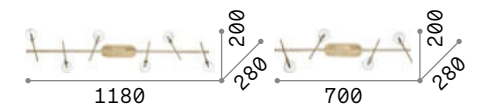

IP20

1,280 Kg / 0,0242 m³
G4 max 6 x 2W

200361 Brass

3000 K
200 lm
222257

0,960 Kg / 0,0142 m³
G4 max 4 x 2W

200354 Brass

3000 K
200 lm
222257