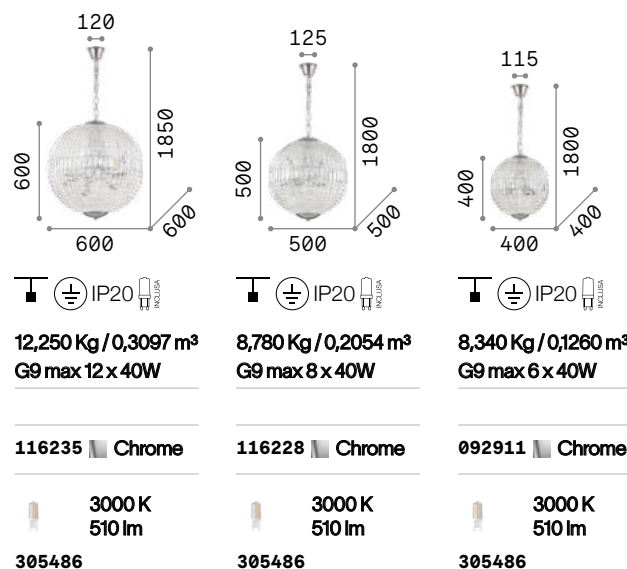

Luxor

Chrome metal frame. Diffuser made of cut crystal octagons and rectangular drops.

LED Bulbs LED G9 4W 3000 K included.
Cod. **209043**

Evasione

Cut crystal pendants. Steel cables adjustable in length with automatic device.

LED Bulbs LED G9 4W 3000 K included.
Cod. **209043**

Audi-77

Octagonal and round cut crystal pendants. Pendant lamps with wires adjustable in length with an automatic device.

LED Bulbs LED G9 4W 3000 K included.
Cod. **209043**