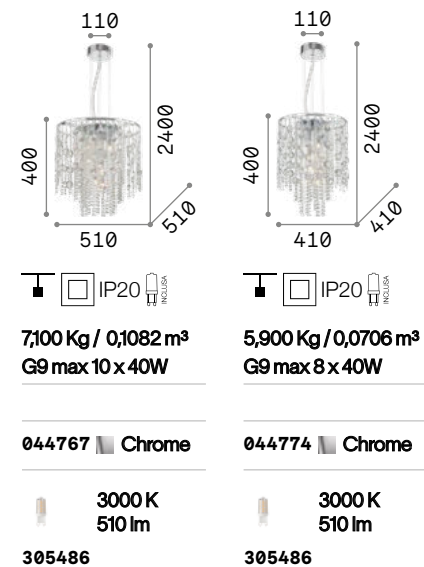

Luxor

Chrome metal frame. Diffuser made of cut crystal octagons and rectangular drops.

LED Bulbs LED G9 4W 3000 K included.
Cod. **209043**

Evasione

Cut crystal pendants. Steel cables adjustable in length with automatic device.

LED Bulbs LED G9 4W 3000 K included.
Cod. **209043**

Audi-77

Octagonal and round cut crystal pendants. Pendant lamps with wires adjustable in length with an automatic device.

LED Bulbs LED G9 4W 3000 K included.
Cod. **209043**