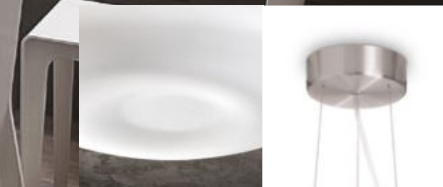

Smarties

White varnished metal frame.
White blown glass diffuser. Steel cables adjustable in length with automatic blocking mechanism.

  
P. 287 P. 397 P. 485

Glory

Satin nickel ceiling rose. White acid-etched blown glass diffuser. Pendant lamps provided with steel cables adjustable in length with automatic blocking mechanisms.