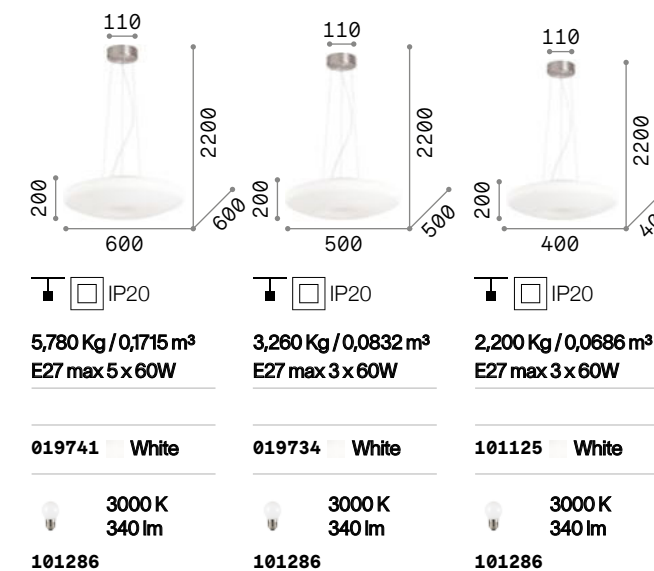

Smarties

White varnished metal frame.
White blown glass diffuser. Steel cables adjustable in length with automatic blocking mechanism.

  
P. 287 P. 397 P. 485

Glory

Satin nickel ceiling rose. White acid-etched blown glass diffuser. Pendant lamps provided with steel cables adjustable in length with automatic blocking mechanisms.