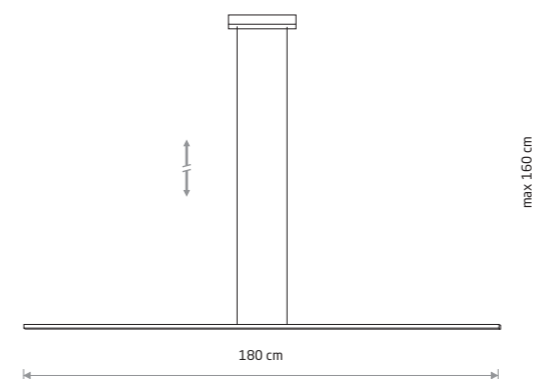

BAR LED L 10365

BAR LED M 10364

BAR LED S

■ painted aluminum, painted steel,
■ plastic PMMA

■ 10363 3000K ■ 10847 4000K

BAR LED M

■ painted aluminum, painted steel,
■ plastic PMMA

■ 10364 3000K ■ 10848 4000K

BAR LED L

■ painted aluminum, painted steel,
■ plastic PMMA

■ 10365 3000K ■ 10850 4000K

Item No.	Power	Colour temp.	Luminous flux	Beam angle	Colour Rendering Index (CRI)	Input	Safety type	Power factor	Ingress protection	Lifetime
10363	21W LED	3000K	1000 lm	100°	>80	~220-230 V, 50/60 Hz	⊕	>0.5	IP20	30000h
10847	21W LED	4000K	1300 lm	100°	>80	~220-230 V, 50/60 Hz	⊕	>0.5	IP20	30000h
10364	24W LED	3000K	1150 lm	100°	>80	~220-230 V, 50/60 Hz	⊕	>0.5	IP20	30000h
10848	24W LED	4000K	1500 lm	100°	>80	~220-230 V, 50/60 Hz	⊕	>0.5	IP20	30000h
10365	27W LED	3000K	1300 lm	100°	>80	~220-230 V, 50/60 Hz	⊕	>0.5	IP20	30000h
10850	27W LED	4000K	1700 lm	100°	>80	~220-230 V, 50/60 Hz	⊕	>0.5	IP20	30000h