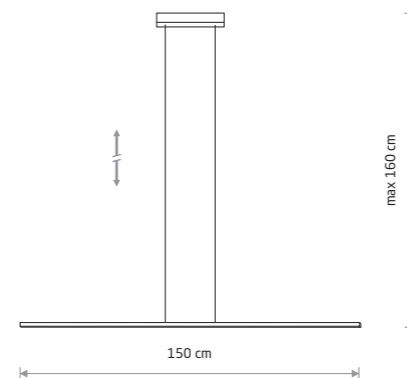

BAR LED L 10365

BAR LED M 10364

BAR LED S

■ painted aluminum, painted steel,
■ plastic PMMA

■ 10363 3000K ■ 10847 4000K

BAR LED M

■ painted aluminum, painted steel,
■ plastic PMMA

■ 10364 3000K ■ 10848 4000K

BAR LED L

■ painted aluminum, painted steel,
■ plastic PMMA

■ 10365 3000K ■ 10850 4000K

Item No.	Power	Colour temp.	Luminous flux	Beam angle	Colour Rendering Index (CRI)	Input	Safety type	Power factor	Ingress protection	Lifetime
10363	21W LED	3000K	1000 lm	100°	>80	~220-230 V, 50/60 Hz	⊕	>0.5	IP20	30000h
10847	21W LED	4000K	1300 lm	100°	>80	~220-230 V, 50/60 Hz	⊕	>0.5	IP20	30000h
10364	24W LED	3000K	1150 lm	100°	>80	~220-230 V, 50/60 Hz	⊕	>0.5	IP20	30000h
10848	24W LED	4000K	1500 lm	100°	>80	~220-230 V, 50/60 Hz	⊕	>0.5	IP20	30000h
10365	27W LED	3000K	1300 lm	100°	>80	~220-230 V, 50/60 Hz	⊕	>0.5	IP20	30000h
10850	27W LED	4000K	1700 lm	100°	>80	~220-230 V, 50/60 Hz	⊕	>0.5	IP20	30000h