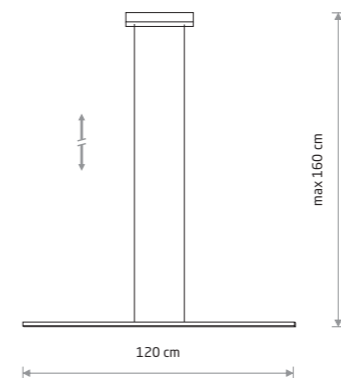

BAR LED L 10365

BAR LED M 10364

BAR LED S

■ painted aluminum, painted steel,
■ plastic PMMA

■ 10363 3000K ■ 10847 4000K

BAR LED M

■ painted aluminum, painted steel,
■ plastic PMMA

■ 10364 3000K ■ 10848 4000K

BAR LED L

■ painted aluminum, painted steel,
■ plastic PMMA

■ 10365 3000K ■ 10850 4000K

Item No.	Power	Colour temp.	Luminous flux	Beam angle	Colour Rendering Index (CRI)	Input	Safety type	Power factor	Ingress protection	Lifetime
10363	21W LED	3000K	1000 lm	100°	>80	~220-230 V, 50/60 Hz	⊕	>0.5	IP20	30000h
10847	21W LED	4000K	1300 lm	100°	>80	~220-230 V, 50/60 Hz	⊕	>0.5	IP20	30000h
10364	24W LED	3000K	1150 lm	100°	>80	~220-230 V, 50/60 Hz	⊕	>0.5	IP20	30000h
10848	24W LED	4000K	1500 lm	100°	>80	~220-230 V, 50/60 Hz	⊕	>0.5	IP20	30000h
10365	27W LED	3000K	1300 lm	100°	>80	~220-230 V, 50/60 Hz	⊕	>0.5	IP20	30000h
10850	27W LED	4000K	1700 lm	100°	>80	~220-230 V, 50/60 Hz	⊕	>0.5	IP20	30000h