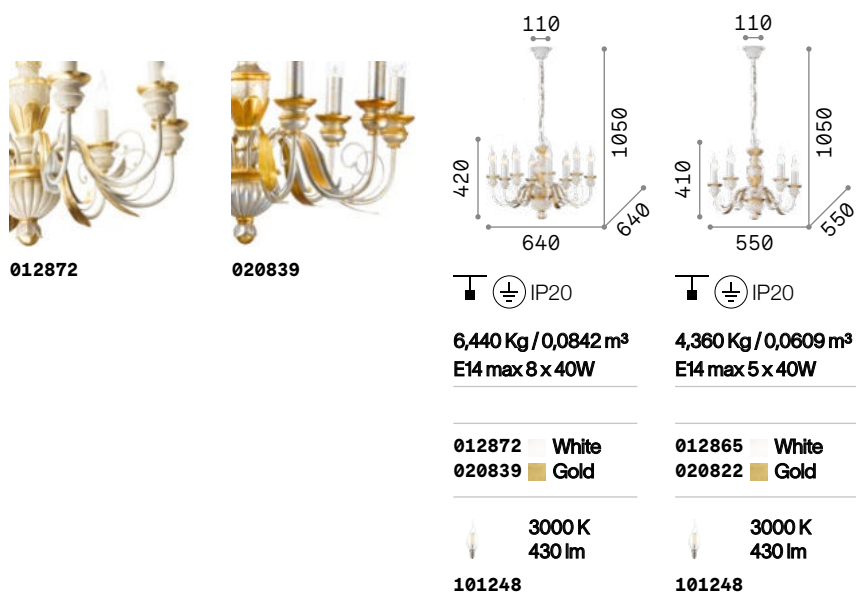

## Firenze

Resin body with hand modelled metal arms. Hand decorated with gold-leaf and antiqued effect.

## Justine

Metal ceiling rose and frame with casted arms. White matt varnish finish. Velvet chain cover.