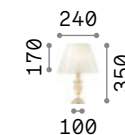

Firenze

Resin body with hand modelled metal arms. Hand decorated with gold-leaf and antiqued effect.

ON / **OFF** Lamp with integrated switch.

012889

020853

IP20

1,220 Kg / 0,0216 m³
E14 max 1x 40W

012889 White
020853 Gold