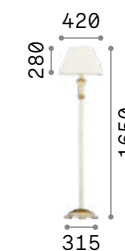

## Queen

Gilded metal frame with cut crystal base and decorative elements. PVC foil shade covered with quilted decoration and gold glitters.

Lamp with integrated switch.

IP20  
4,900 Kg / 0,0979 m<sup>3</sup>  
E27 max 1x60W

## Pegaso

Chrome metal frame. Cut crystal main body, candle cups and pendants. Organza fabric shades.

Lamp with integrated switch.

IP20  
5,450 Kg / 0,0985 m<sup>3</sup>  
E27 max 1x60W

059228 White

3000 K  
900 Lm P. 214 P. 457 P. 515  
101354

## Firenze

Resin body with hand modelled metal arms. Hand decorated with gold-leaf and antiqued effect.

Lamp with integrated switch.

002880

020877

IP20  
5,600 Kg / 0,1089 m<sup>3</sup>  
E27 max 1x60W

002880 White  
020877 Gold