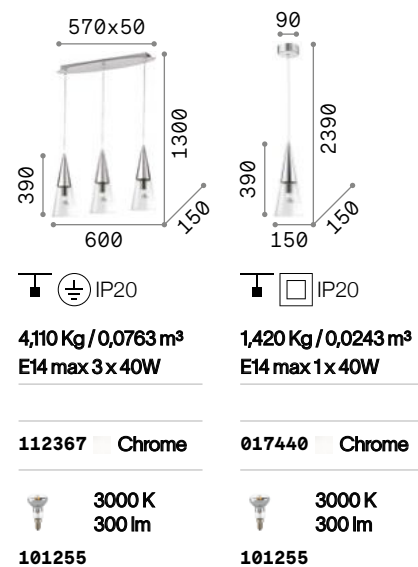

Cono

Chrome metal frame and lamp sockets. Hand-blown glass diffuser. Chrome version with totally clear glass.

Kuky

Chrome metal frame. Available with sanded frosted Pyrex glass in the central part.