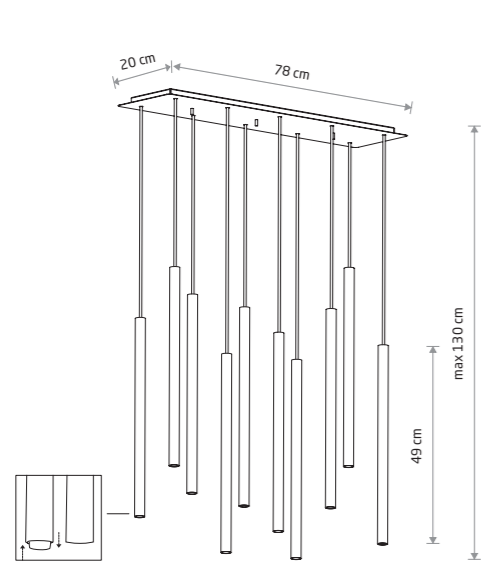

LASER 490 10704

LASER 490 10705

LASER 490

painted steel

- 8922
- 8923
- 10705

10xG9, max 10W only LED

solid brass, painted steel

- 8924

10xG9, max 10W only LED

LASER 490

painted steel

- 8918
- 8920
- 10704

7xG9, max 10W only LED

solid brass, painted steel

- 8921

7xG9, max 10W only LED