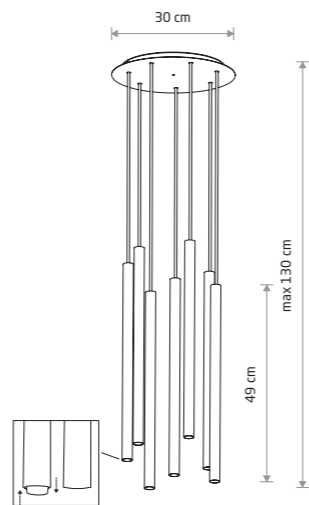

LASER 490 10704

LASER 490 10705

LASER 490

painted steel

- 8922
- 8923
- 10705

10xG9, max 10W only LED

solid brass, painted steel

- 8924

10xG9, max 10W only LED

LASER 490

painted steel

- 8918
- 8920
- 10704

7xG9, max 10W only LED

solid brass, painted steel

- 8921

7xG9, max 10W only LED