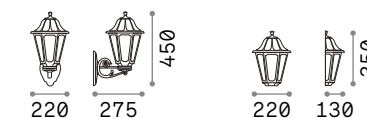

IP55

1,000 Kg / 0,0101 m³
E27 max 1x 23W

120423 ■ White
101491 ■ Black

4000 K
980 lm
153964

IP55

0,600 Kg / 0,0117 m³
E27 max 1x 23W

120430 ■ White
101552 ■ Black

4000 K
980 lm
153964