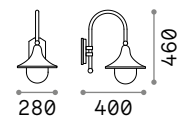

Cima

Totally die-cast aluminum frame. Anthracite, coffee or black and gold finish. Transparent acrylic diffuser.

IP43

1,840 Kg / 0,0504 m³
E27 max 1x 60W

246819 ■ Anthracit.
024134 ■ Black
246826 ■ Coffee