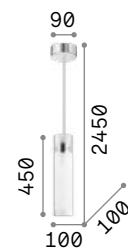

Flam

Chrome metal frame. Clear Pyrex glass diffuser, frosted in the central part.

1,330 Kg / 0,0164 m³
E27 max 1x60W

027364 White

119571

0,810 Kg / 0,0115 m³
E27 max 1x60W

027357 White

119571

Gocce

Chrome metal frame. Tubular Pyrex glass diffuser. Octagonal decorative elements and cut crystal drops. Power cables adjustable in length.

LED Bulbs LED GU10 7W 3000 K included.
Cod. 123943

1,140 Kg / 0,0123 m³
GU10 max 1x28W