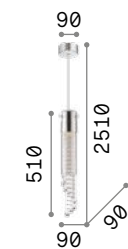

Flam

Chrome metal frame. Clear Pyrex glass diffuser, frosted in the central part.

1,330 Kg / 0,0164 m³
E27 max 1x60W

027364 White

119571

0,810 Kg / 0,0115 m³
E27 max 1x60W

027357 White

119571

Gocce

Chrome metal frame. Tubular Pyrex glass diffuser. Octagonal decorative elements and cut crystal drops. Power cables adjustable in length.

LED Bulbs LED GU10 7W 3000 K included.
Cod. 123943

1,140 Kg / 0,0123 m³
GU10 max 1x28W