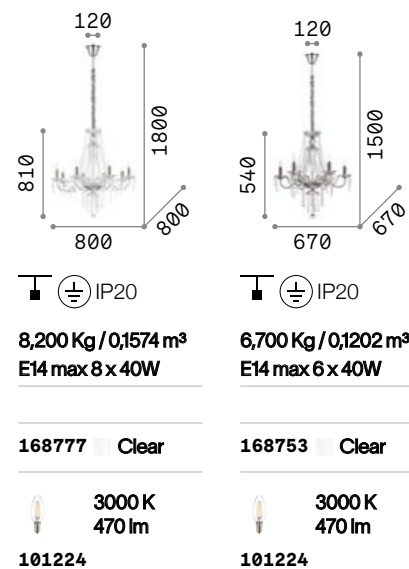

Amadeus

Metal chrome frame. Decorative elements made of blown glass and cut crystals. Velvet chain cover.

Giudecca

Blown and hand finished glass chandelier with chrome details. Crystal pendants composed of octagons and drops. Velvet chain cover. Available finishes: clear, black and red.