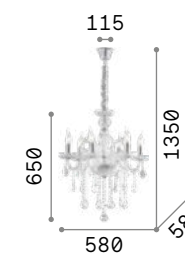

## Amadeus

Metal chrome frame. Decorative elements made of blown glass and cut crystals. Velvet chain cover.

## Giudecca

Blown and hand finished glass chandelier with chrome details. Crystal pendants composed of octagons and drops. Velvet chain cover. Available finishes: clear, black and red.

IP20

5,770 Kg / 0,1041 m³