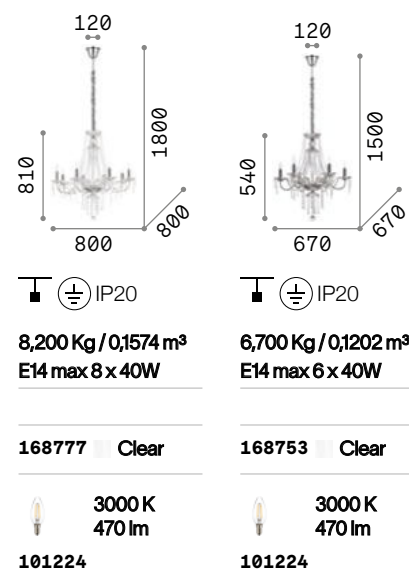

## Amadeus

Metal chrome frame. Decorative elements made of blown glass and cut crystals. Velvet chain cover.

## Giudecca

Blown and hand finished glass chandelier with chrome details. Crystal pendants composed of octagons and drops. Velvet chain cover. Available finishes: clear, black and red.

IP20

5,770 Kg / 0,1041 m³

E14 max 6 x 40W

027821 Clear

032504 Black

027418 Red

3000 K

430 lm

101248

027821