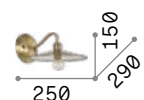

# Cantina

Metal frame, diffuser and bulb socket cover, available with antique brass or copper finish. Electrical cable covered with fabric.

IP20

0,520 Kg / 0,0184 m<sup>3</sup>  
E14 max 1x40W

112695 ■ Copper  
112626 ■ Ant. Brass

# Newton

Chrome metal frame and diffuser. Available with satin nickel, antique brass or matt black varnish finish. Adjustable arm. Adjustable diffuser with white enamel coating inside.

IP20

0,600 Kg / 0,0093 m<sup>3</sup>  
E27 max 1x42W

# Shower

Black matt varnished metal frame. Articulated chrome element. Adjustable diffuser. Power cable coated with fabric with switch and plug included.

Lamp with integrated switch.

IP20

0,760 Kg / 0,0391 m<sup>3</sup>  
E27 max 1x60W