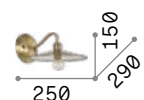

Cantina

Metal frame, diffuser and bulb socket cover, available with antique brass or copper finish. Electrical cable covered with fabric.

IP20

0,520 Kg / 0,0184 m³
E14 max 1x40W

112695 Copper
112626 Ant. Brass

3000 K
480 lm

P. 133

101200

112695

112626

Newton

Chrome metal frame and diffuser. Available with satin nickel, antique brass or matt black varnish finish. Adjustable arm. Adjustable diffuser with white enamel coating inside.

027876

Shower

Black matt varnished metal frame. Articulated chrome element. Adjustable diffuser. Power cable coated with fabric with switch and plug included.

Lamp with integrated switch.

IP20

0,760 Kg / 0,0391 m³
E27 max 1x60W