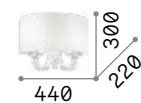

Opera

Chrome frame. PVC foil shade covered with metallic filaments. Cut crystal pendants.

LED LED source 3000 K, 15.000 h life.

ON OFF Lamp with integrated switch.

IP20

1,550 Kg / 0,0220 m³
E14 max 1x40W +
LED 1,5W / 55Lm

068268 White

3000 K
420 Lm

101217

Pegaso

Chromed or satin brass metal frame. Cut crystal main body, candle cups and pendants. Organza fabric shades.

IP20

1,600 Kg / 0,0302 m³
E14 max 2x28W

059211 White
197708 Brass

3000 K
370 Lm

101231

Swan

Chrome metal frame. Hand-shaped blown glass body. Cut crystal decorative elements. Pleated organza shade.

IP20

2,470 Kg / 0,0517 m³
E14 max 2x40W

035864 White

3000 K
420 Lm