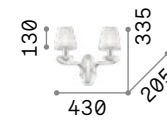

Opera

Chrome frame. PVC foil shade covered with metallic filaments. Cut crystal pendants.

LED LED source 3000 K, 15.000 h life.

ON OFF Lamp with integrated switch.

IP20

1,550 Kg / 0,0220 m³
E14 max 1x40W +
LED 1,5W / 55Lm

068268 White

3000 K
420 Lm

101217

Pegaso

Chromed or satin brass metal frame. Cut crystal main body, candle cups and pendants. Organza fabric shades.

IP20

1,600 Kg / 0,0302 m³
E14 max 2x28W

059211 White
197708 Brass

3000 K
370 Lm

101231

Swan

Chrome metal frame. Hand-shaped blown glass body. Cut crystal decorative elements. Pleated organza shade.

IP20

2,470 Kg / 0,0517 m³
E14 max 2x40W

035864 White

3000 K
420 Lm