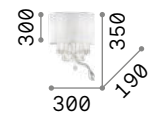

Opera

Chrome frame. PVC foil shade covered with metallic filaments. Cut crystal pendants.

LED LED source 3000 K, 15.000 h life.

ON OFF Lamp with integrated switch.

IP20

1,550 Kg / 0,0220 m³
E14 max 1x40W +
LED 1,5W / 55Lm

068268 White

3000 K
420 Lm

101217

Pegaso

Chromed or satin brass metal frame. Cut crystal main body, candle cups and pendants. Organza fabric shades.

IP20

1,600 Kg / 0,0302 m³
E14 max 2x28W

059211 White
197708 Brass

3000 K
370 Lm

101231

Swan

Chrome metal frame. Hand-shaped blown glass body. Cut crystal decorative elements. Pleated organza shade.

IP20

2,470 Kg / 0,0517 m³
E14 max 2x40W

035864 White

3000 K
420 Lm