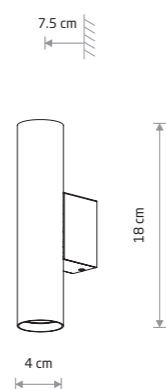

FOURTY WALL S 10746

FOURTY WALL S

painting steel

10746 10747

10888 10889

1xGU10 R35, max 10W only LED

solid brass, painting steel

10748

1xGU10 R35, max 10W only LED

FOURTY WALL XL

painting steel

10758 10759

10892 10893

2xGU10 R35, max 10W only LED

solid brass, painting steel

10760

2xGU10 R35, max 10W only LED

FOURTY WALL M 10891

FOURTY WALL M

painting steel

10752 10753

10890 10891

2xGU10 R35, max 10W only LED

solid brass, painting steel