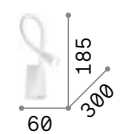

Goose

Cast aluminum body and diffuser with colored matt powder coating. Flexible arm covered with silicone rubber.

LED LED source 3000 K, 30.000 h life.

ON OFF Lamp with integrated switch.

IP20

0,430 Kg / 0,0040 m³
LED 3W / 200 lm

142708 ■ White
142692 ■ Black

Dynamo

Metal base and flexible arm available with chrome, nickel or antique brass finish. Freely adjustable diffuser. Switch bottom on the base.

LED LED source 4000 K, 20.000 h life.