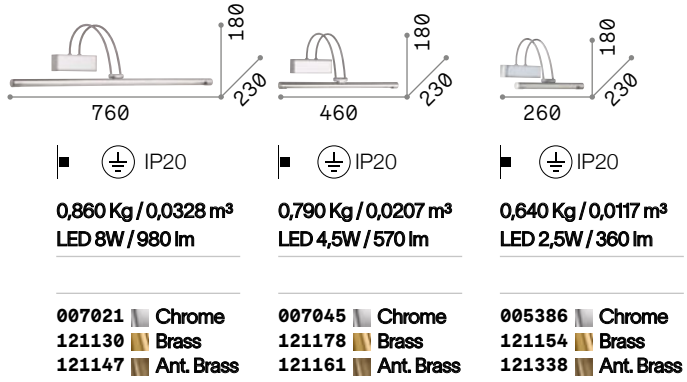

Bow

Metal frame available with antique brass, chrome or satin brass finish. Reclining LED diffuser. Switch button on the base.

LED LED source 3000 K, 20.000 h life.

ON OFF Lamp with integrated switch.

Mirror-10

Metal frame with antique brass, chrome or satin nickel finish. Adjustable diffuser.

LED Bulbs LED G9 4W 3000 K included. Cod. 209043

Retrò

Totally metal base, arm and diffuser with brass finish. Adjustable diffuser.

Mirror-20

Metal frame with antique brass, chrome or brass finish. Freely adjustable diffuser.

LED Bulbs LED G9 4W 3000 K included. Cod. 209043