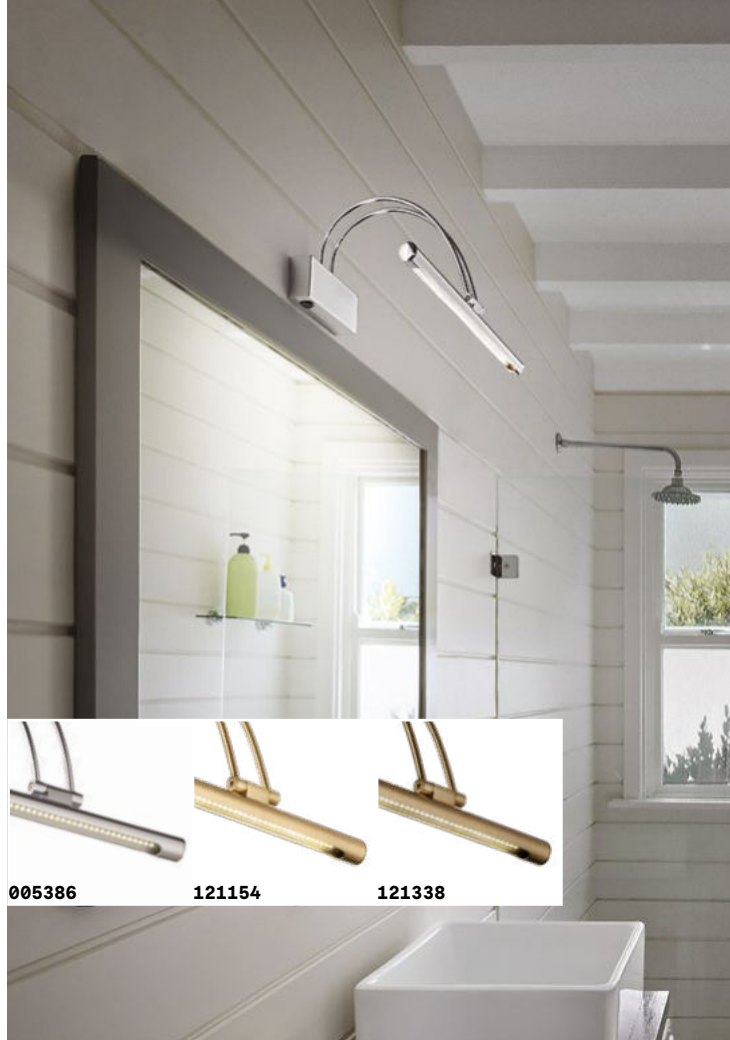

Bow

Metal frame available with antique brass, chrome or satin brass finish. Reclining LED diffuser. Switch button on the base.

LED LED source 3000 K, 20.000 h life.

ON OFF Lamp with integrated switch.

Mirror-10

Metal frame with antique brass, chrome or satin nickel finish. Adjustable diffuser.

LED Bulbs LED G9 4W 3000 K included. Cod. 209043

Retrò

Totally metal base, arm and diffuser with brass finish. Adjustable diffuser.

Mirror-20

Metal frame with antique brass, chrome or brass finish. Freely adjustable diffuser.

LED Bulbs LED G9 4W 3000 K included. Cod. 209043