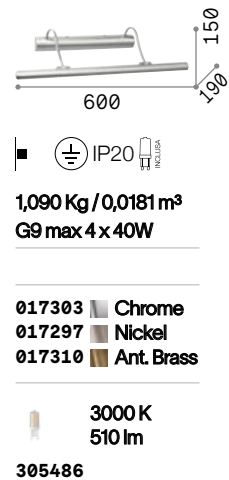

Bow

Metal frame available with antique brass, chrome or satin brass finish. Reclining LED diffuser. Switch button on the base.

LED LED source 3000 K, 20.000 h life.

ON OFF Lamp with integrated switch.

Mirror-10

Metal frame with antique brass, chrome or satin nickel finish. Adjustable diffuser.

LED Bulbs LED G9 4W 3000 K included. Cod. 209043

Retrò

Totally metal base, arm and diffuser with brass finish. Adjustable diffuser.

Mirror-20

Metal frame with antique brass, chrome or brass finish. Freely adjustable diffuser.

LED Bulbs LED G9 4W 3000 K included. Cod. 209043