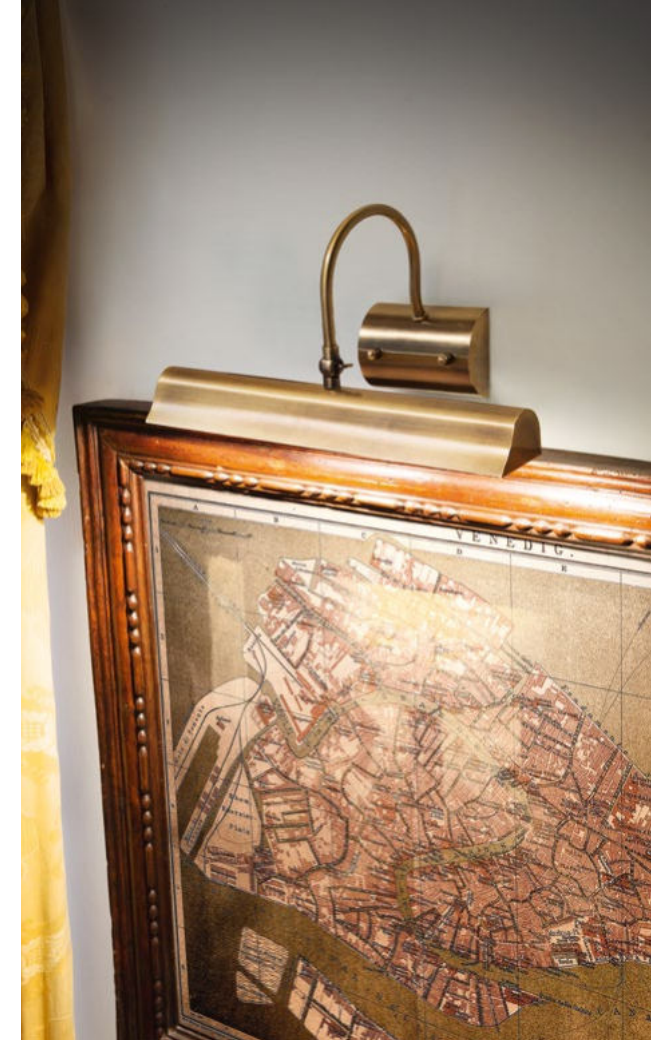

Bow

Metal frame available with antique brass, chrome or satin brass finish. Reclining LED diffuser. Switch button on the base.

LED LED source 3000 K, 20.000 h life.

ON OFF Lamp with integrated switch.

Mirror-10

Metal frame with antique brass, chrome or satin nickel finish. Adjustable diffuser.

LED Bulbs LED G9 4W 3000 K included. Cod. 209043

Retrò

Totally metal base, arm and diffuser with brass finish. Adjustable diffuser.

Mirror-20

Metal frame with antique brass, chrome or brass finish. Freely adjustable diffuser.

LED Bulbs LED G9 4W 3000 K included. Cod. 209043