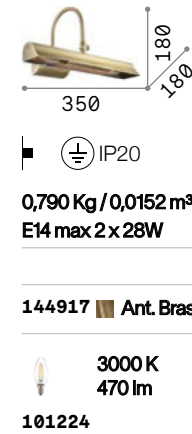

Bow

Metal frame available with antique brass, chrome or satin brass finish. Reclining LED diffuser. Switch button on the base.

LED LED source 3000 K, 20.000 h life.

ON OFF Lamp with integrated switch.

Mirror-10

Metal frame with antique brass, chrome or satin nickel finish. Adjustable diffuser.

LED Bulbs LED G9 4W 3000 K included. Cod. 209043

Retrò

Totally metal base, arm and diffuser with brass finish. Adjustable diffuser.

Mirror-20

Metal frame with antique brass, chrome or brass finish. Freely adjustable diffuser.

LED Bulbs LED G9 4W 3000 K included. Cod. 209043