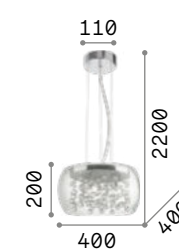

Audi-10

Chrome metal frame. Clear or smoky grey blown glass diffuser. Steel wires adjustable in length with automatic blocking mechanisms.

LED Bulbs LED E27 8W Globo D95 3000 K included. Cod. **101330/101323**

016863

103983

5,520 Kg / 0,1044 m³
E27 max 5 x 60W

016863 Clear
103983 Smoky Grey

3000 K
950 lm

101330

Audi-80

Chrome metal frame. Decorative elements composed of glass balls suspended on metal wires. Blown clear or smoked glass diffuser. Steel wires adjustable in length with an automatic device.

LED Bulbs LED G9 4W 3000 K included. Cod. **209043**

031743

197661

9,560 Kg / 0,1289 m³
G9 max 8 x 40W

5,890 Kg / 0,0876 m³
G9 max 5 x 40W

031750 Clear
197654 Smoky Grey

031743 Clear
197661 Smoky Grey

3000 K
510 lm