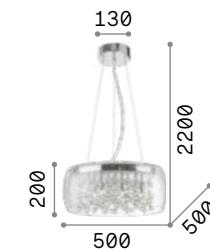

Audi-10

Chrome metal frame. Clear or smoky grey blown glass diffuser. Steel wires adjustable in length with automatic blocking mechanisms.

LED Bulbs LED E27 8W Globo D95 3000 K included. Cod. **101330/101323**

016863

103983

5,520 Kg / 0,1044 m³
E27 max 5 x 60W

016863 Clear
103983 Smoky Grey

3000 K
950 lm

101330

Audi-80

Chrome metal frame. Decorative elements composed of glass balls suspended on metal wires. Blown clear or smoked glass diffuser. Steel wires adjustable in length with an automatic device.

LED Bulbs LED G9 4W 3000 K included. Cod. **209043**

031743

197661

9,560 Kg / 0,1289 m³
G9 max 8 x 40W

5,890 Kg / 0,0876 m³
G9 max 5 x 40W

031750 Clear
197654 Smoky Grey

031743 Clear
197661 Smoky Grey

3000 K
510 lm