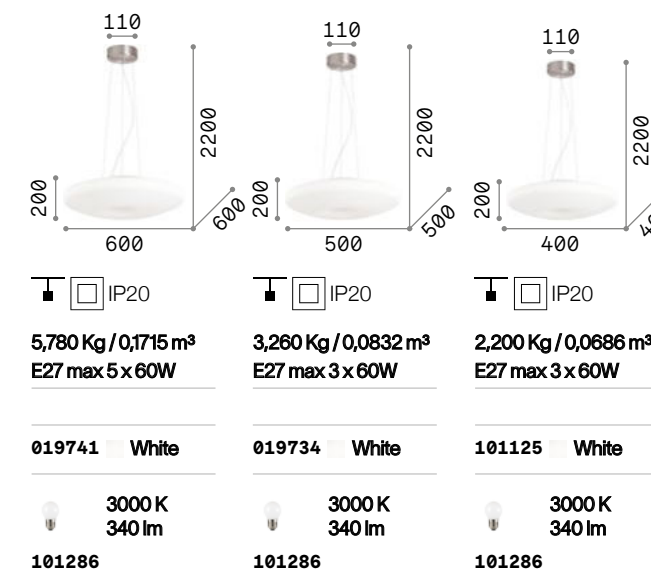

Smarties

White varnished metal frame.
White blown glass diffuser. Steel cables adjustable in length with automatic blocking mechanism.

P. 287 P. 397 P. 485

Glory

Satin nickel ceiling rose. White acid-etched blown glass diffuser. Pendant lamps provided with steel cables adjustable in length with automatic blocking mechanisms.