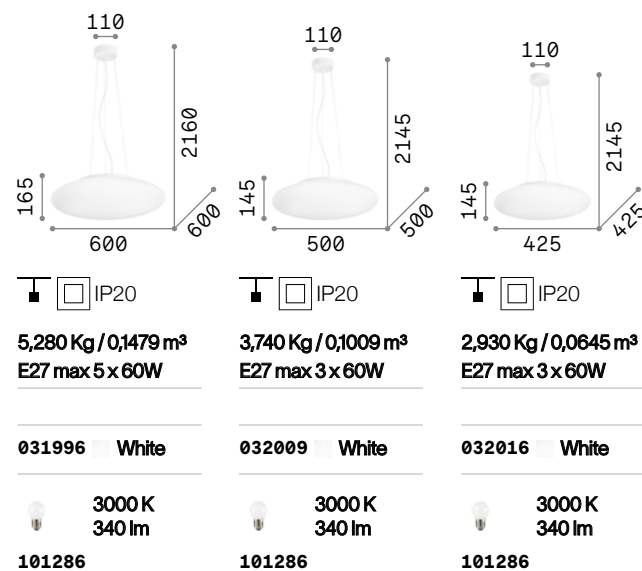

Smarties

White varnished metal frame.
White blown glass diffuser. Steel cables adjustable in length with automatic blocking mechanism.

P. 287 P. 397 P. 485

Glory

Satin nickel ceiling rose. White acid-etched blown glass diffuser. Pendant lamps provided with steel cables adjustable in length with automatic blocking mechanisms.