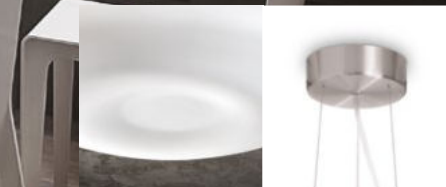

Smarties

White varnished metal frame.
White blown glass diffuser. Steel cables adjustable in length with automatic blocking mechanism.

P. 287 P. 397 P. 485

Glory

Satin nickel ceiling rose. White acid-etched blown glass diffuser. Pendant lamps provided with steel cables adjustable in length with automatic blocking mechanisms.