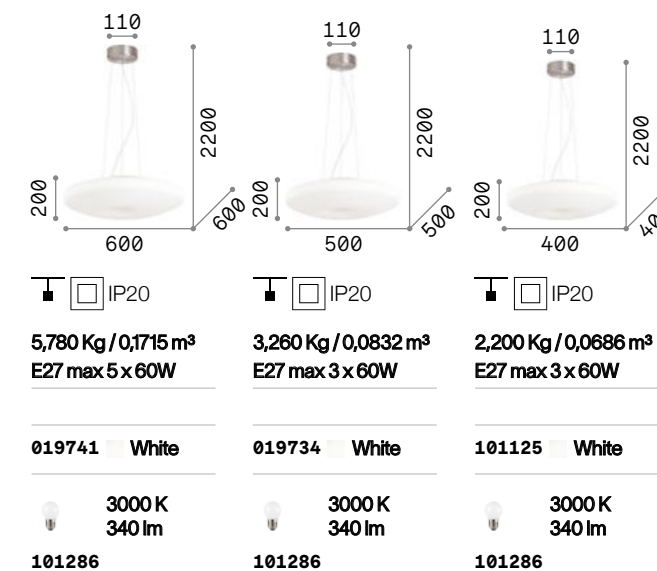

Smarties

White varnished metal frame.
White blown glass diffuser. Steel cables adjustable in length with automatic blocking mechanism.

P. 287 P. 397 P. 485

Glory

Satin nickel ceiling rose. White acid-etched blown glass diffuser. Pendant lamps provided with steel cables adjustable in length with automatic blocking mechanisms.