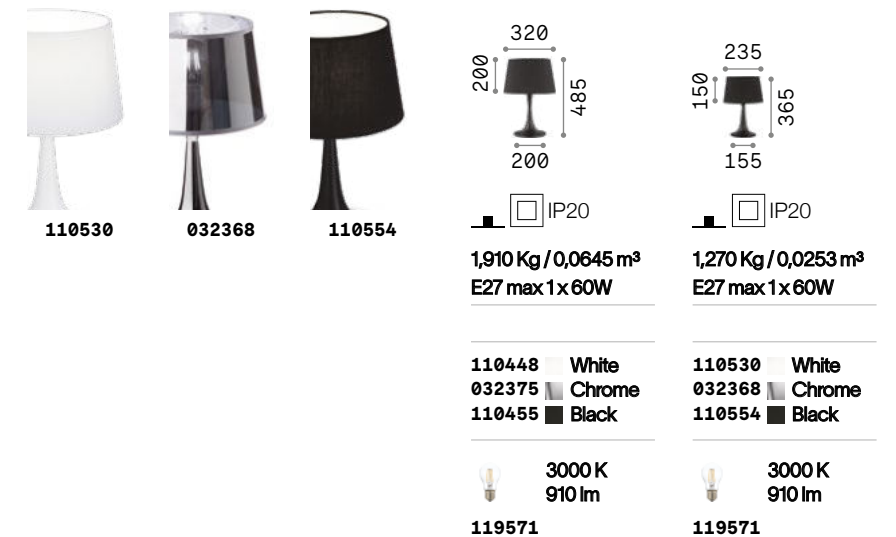

Axel

Powder coated metal base and junctions. Natural wood stem. PVC shade coated with fabric can be adjusted in height. PVC cable with switch. Colors: white or black.

 Lamp with integrated switch.

P. 553

London

Metal frame with chrome finish or with matt white or black varnish. PVC foil shade coated with fabric. The chrome model has chrome semi-transparent PVC foil shade.

 Lamp with integrated switch.

P. 557