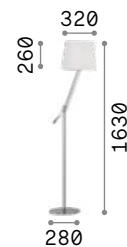

Regol

Articulated metal frame. Multi-level adjustable diffuser. Available with satin nickel finish and white fabric shade.

 Lamp with integrated switch.

 IP20

5,420 Kg / 0,0702 m³
E27 max 1 x 60W

014609  White

 3000 K
1020 lm

101347

London

Metal frame with chrome finish or with matt white or black varnish. PVC foil shade coated with fabric. The chrome model has chrome semi-transparent PVC foil shade.

 Lamp with integrated switch.

110233

032382

110240

 IP20

7,120 Kg / 0,1879 m³
E27 max 1 x 60W

110233  White
032382  Chrome
110240  Black

 3000 K
1020 lm

101347