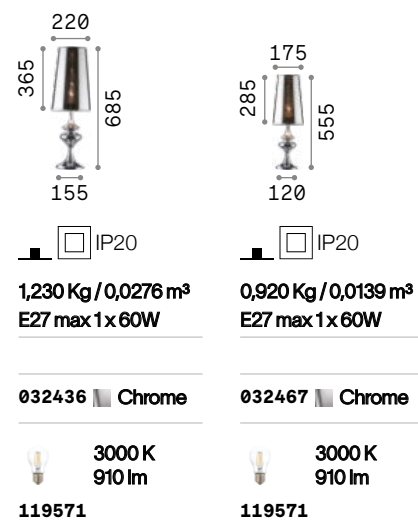

## Alfiere

Chrome metal base. Chrome semi-transparent fireproof PVC foil shade.

**ON**  
**OFF** Lamp with integrated switch.

## Kali

Ceramic body with decorations in relief. PVC shade coated with fabric. PVC cable with integrated switch.

**ON**  
**OFF** Lamp with integrated switch.